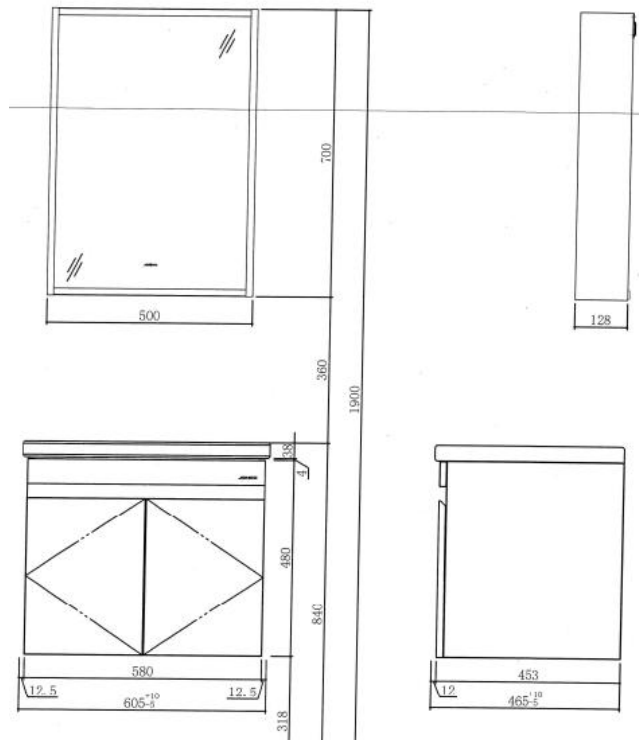

Brand: JOMOO, China  
 Name: Bathroom Cabinet  
 Item Code: XA2021-127H-I011  
 Designer:  
 Color / Finish:  
 Dimensions: 605 x 465 x 1900 mm

**Product info:**

- Main cabinet 2 door
- Mirror cabinet mirror + frame
- Material: Laminated wood
- Colour: Warm Grey (medium hemp) + iron grey sheepskin pattern
- Hinge: Stainless steel