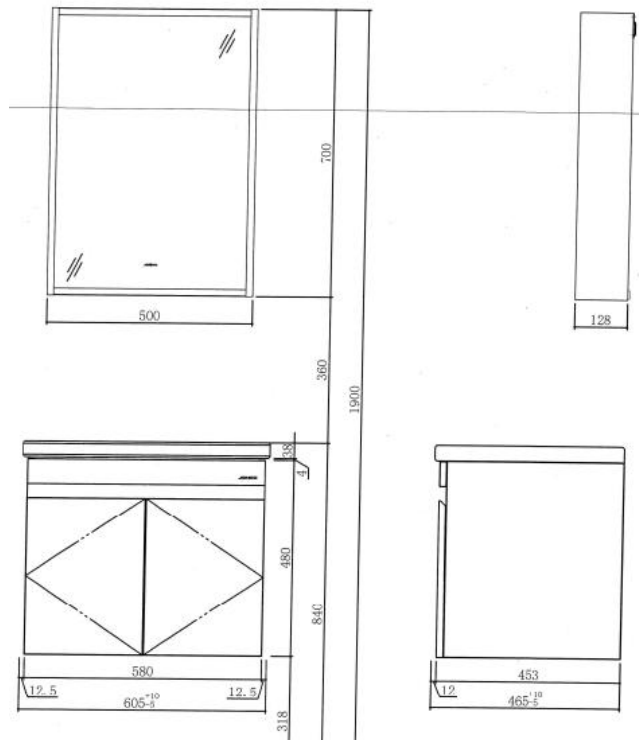

Brand: JOMOO, China
 Name: Bathroom Cabinet
 Item Code: XA2021-127H-I011
 Designer:
 Color / Finish:
 Dimensions: 605 x 465 x 1900 mm

Product info:

- Main cabinet 2 door
- Mirror cabinet mirror + frame
- Material: Laminated wood
- Colour: Warm Grey (medium hemp) + iron grey sheepskin pattern
- Hinge: Stainless steel