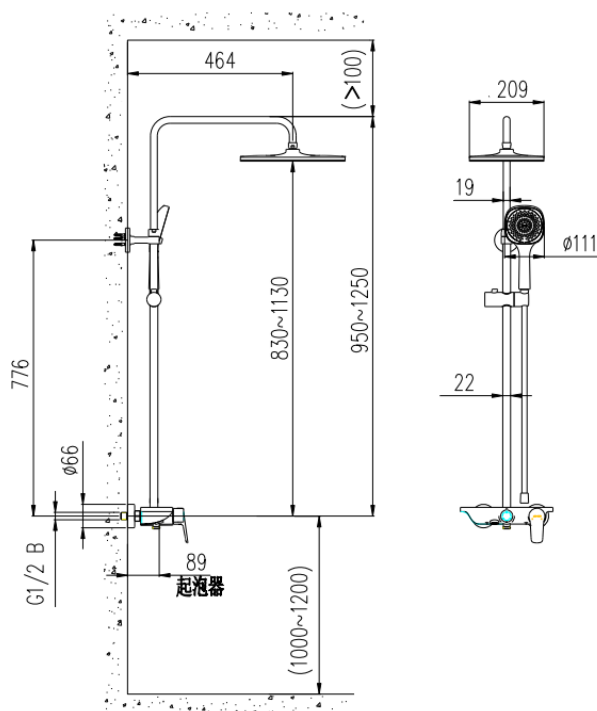

Brand: JOMOO, China
 Name: Shower system with spout rectangular overhead shower
 Item Code: X36046-484/HBS-1

Designer:
 Color / Finish: Gun Grey
 Dimensions: Sun Shower: 295 x 210 mm

Product info:

- Hand shower: square 4.5 inch
- Water inlet spacing: 150±15mm
- Sun shower: single function pressurized sun shower, liquid silicone
- Hand shower: three-function pressurized hand shower, liquid silicone
- External thread: G1/2B
- Main valve core: $\Phi 35$ valve core
- Diverter valve: three-stage diverter
- Shower hose: anti-tangle PVC hose
- Mobile group: gear mobile group
- Lifiable
- Lower water outlet

Brand: JOMOO, China
Name: Light smart silk rain thermostatic shower system with integrated shelf
Item Code: 26179-624/HBS-1

Designer:
Color / Finish: Gun metal
Dimensions: (See data drawing below)

Product info:

- Sunflower Showerhead: Air-powered single-function sunflower showerhead, liquid silicone
- Inlet Spacing: 150 ± 10 mm
- External Thread: G1/2
- Handheld Showerhead: Silk Rain three-function button handheld showerhead, liquid silicone
- Main Valve Core: $\Phi 34$ thermostatic valve core
- Water Distributor: Three-position water distributor
- Shower Hose: Anti-tangle PVC hose
- Control Panel: Push-button control panel
- Height-adjustable
- Temperature-sensitive digital display
- Cold water pre-drain
- Function indicator lights