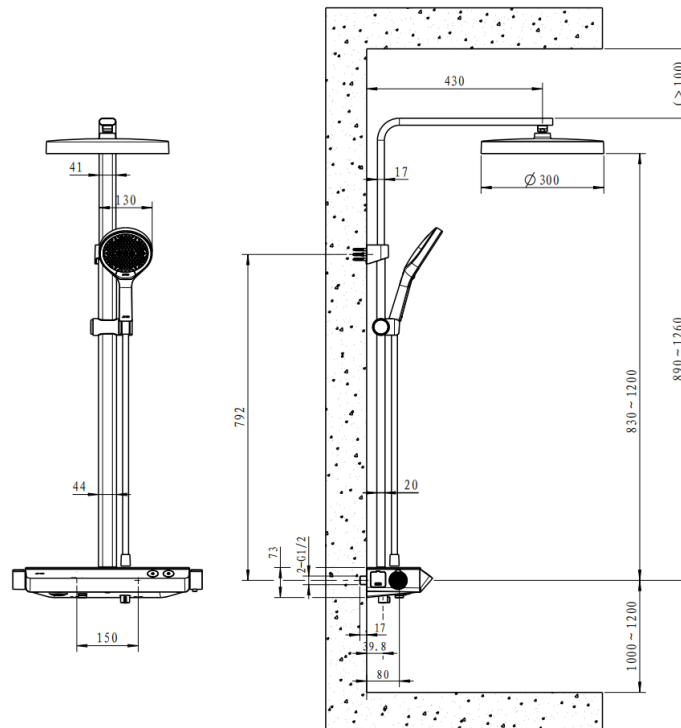

Brand: JOMOO, China
 Name: Shower system with spout rectangular overhead shower
 Item Code: X36046-484/HBS-1

Designer:
 Color / Finish: Gun Grey
 Dimensions: Sun Shower: 295 x 210 mm

Product info:

- Hand shower: square 4.5 inch
- Water inlet spacing: 150±15mm
- Sun shower: single function pressurized sun shower, liquid silicone
- Hand shower: three-function pressurized hand shower, liquid silicone
- External thread: G1/2B
- Main valve core: $\Phi 35$ valve core
- Diverter valve: three-stage diverter
- Shower hose: anti-tangle PVC hose
- Mobile group: gear mobile group
- Lifiable
- Lower water outlet

Brand: JOMOO, China
Name: Light smart silk rain thermostatic shower system with integrated shelf
Item Code: 26179-624/HBS-1

Designer:
Color / Finish: Gun metal
Dimensions: (See data drawing below)

Product info:

- Sunflower Showerhead: Air-powered single-function sunflower showerhead, liquid silicone
- Inlet Spacing: 150 ± 10 mm
- External Thread: G1/2
- Handheld Showerhead: Silk Rain three-function button handheld showerhead, liquid silicone
- Main Valve Core: $\Phi 34$ thermostatic valve core
- Water Distributor: Three-position water distributor
- Shower Hose: Anti-tangle PVC hose
- Control Panel: Push-button control panel
- Height-adjustable
- Temperature-sensitive digital display
- Cold water pre-drain
- Function indicator lights