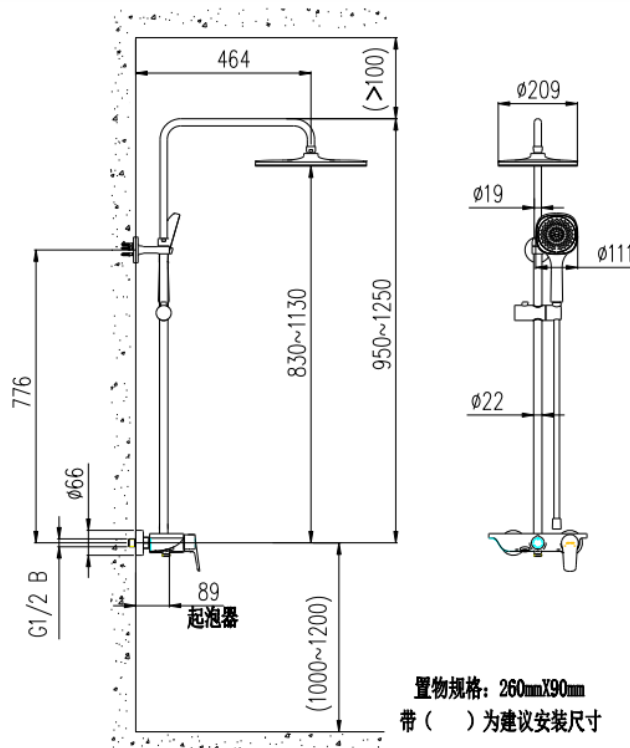

Brand: JOMOO, China
 Name: Square Pressure Boost Shower System
 Item Code: X36046-484/HBS-1
 Designer:
 Color / Finish: Brushed Gun Metal
 Dimensions: Sun Shower: 295 x210 mm

Product info:

- Sun shower: single function pressurized sun shower, liquid silicone
- Hand shower: three-function pressurized hand shower, liquid silicone
- Water inlet spacing: 150±15mm
- External thread: G1/2B
- Main valve core: Φ35 valve core
- Diverter valve: three-stage diverter
- Water inlet to the highest place : 950~1250mm
- Distance from shower wall: 445mm
- Shower hose: anti-tangle PVC hose
- Mobile group: gear mobile group
- Lifiable
- Lower water outlet