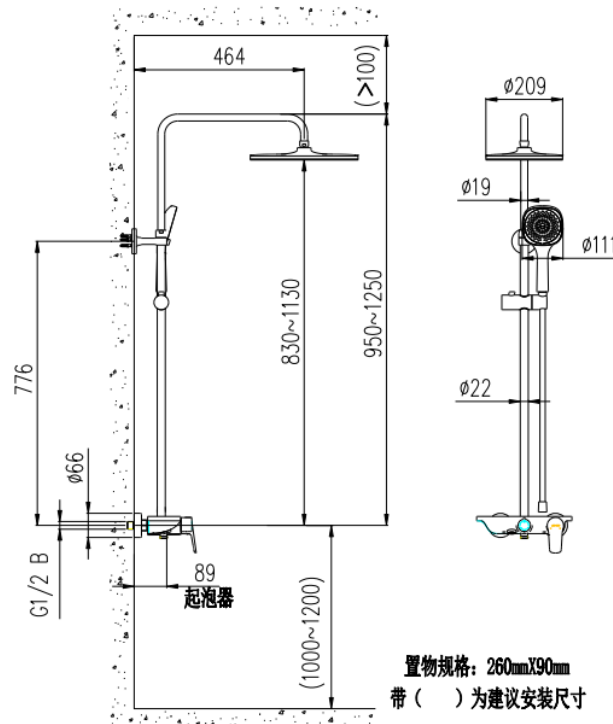

Brand: JOMOO, China
 Name: Square Pressure Boost Shower System
 Item Code: X36046-484/1B-1
 Designer:
 Color / Finish: Chrome
 Dimensions: Rain Shower: 295 x 210 mm
 Storage platform: 260 x 90 mm

Product info:

- Rain shower: single function pressurized sun shower, liquid silicone
- Hand shower: three-function pressurized hand shower, liquid silicone
- Main valve core: $\Phi 35$ valve core
- Water inlet spacing: 150 ± 15 mm
- External thread: G1/2B
- Diverter valve: three-stage diverter
- Shower hose: anti-tangle PVC hose
- Distance from shower wall: 445 mm
- Lifiable
- Mobile group: gear mobile group
- Lower water outlet