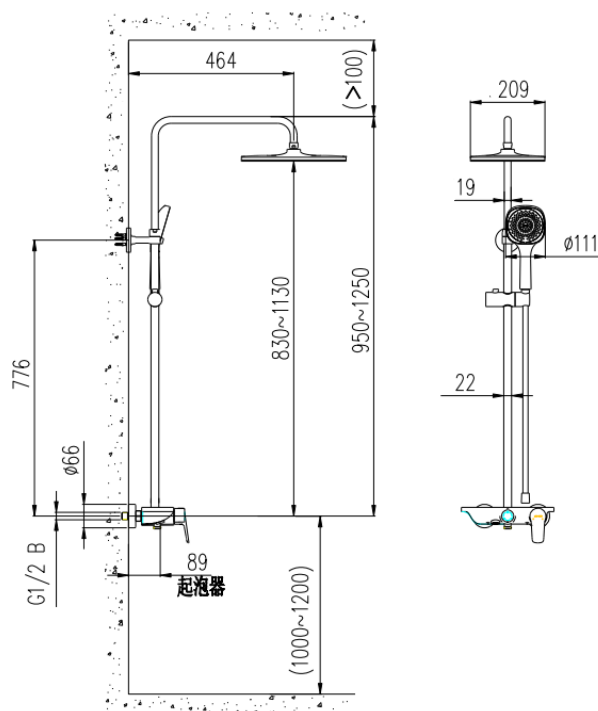

Brand: JOMOO, China  
 Name: Shower system with spout rectangular overhead shower  
 Item Code: X36046-484/1B-1

Designer:  
 Color / Finish: Chrome  
 Dimensions: Sun Shower: 295 x 210 mm

**Product info:**

- Hand shower: square 4.5 inch
- Water inlet spacing: 150±15mm
- Sun shower: single function pressurized sun shower, liquid silicone
- Hand shower: three-function pressurized hand shower, liquid silicone
- External thread: G1/2B
- Main valve core: Φ35 valve core
- Diverter valve: three-stage diverter
- Shower hose: anti-tangle PVC hose
- Mobile group: gear mobile group
- Lifiable
- Lower water outlet
- Surface treatment: chrome-plated