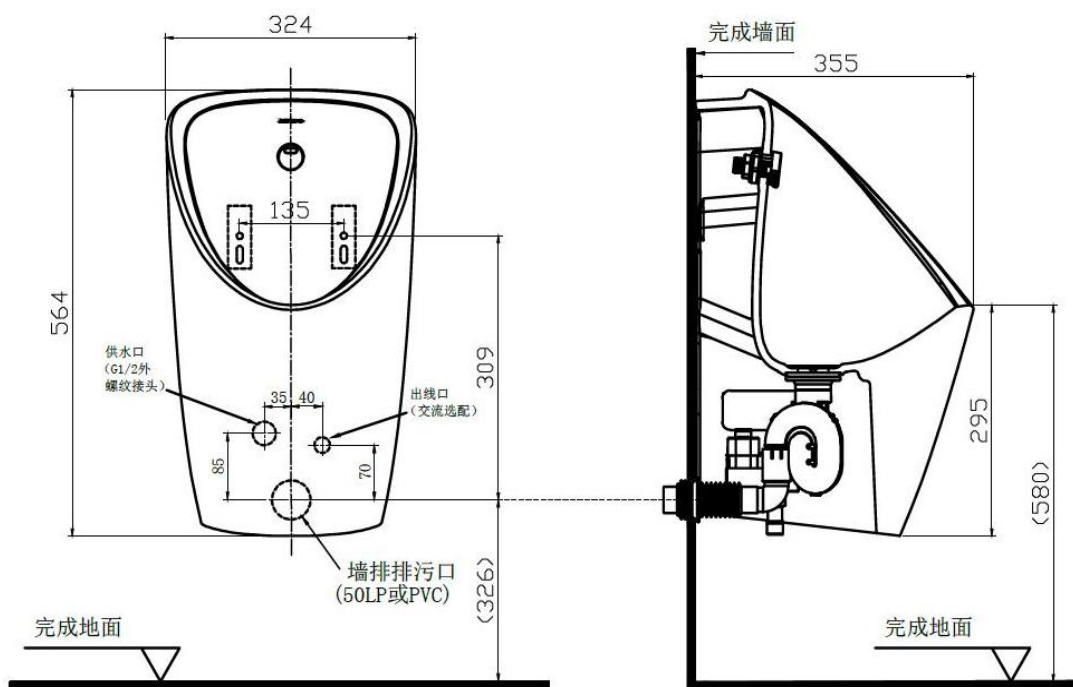

Brand: JOMOO, China  
 Name: Touchless wall hung urinal real inlet  
 AC power, 1.5L flushing  
 Item Code: PJ13057-1-2A/41K-1  
 Designer:  
 Color / Finish: White  
 Dimensions: 324 x 355 x 540 mm

**Product info:**

- Rare earth antibacterial Glaze 2.0
- Wall-mounted integrated sensor, AC power
- Rear water inlet, wall drainage
- Sensor-integrated nozzle
- Anti-odor trap pipe
- Water consumption: 0.5L, Class 1 water efficiency