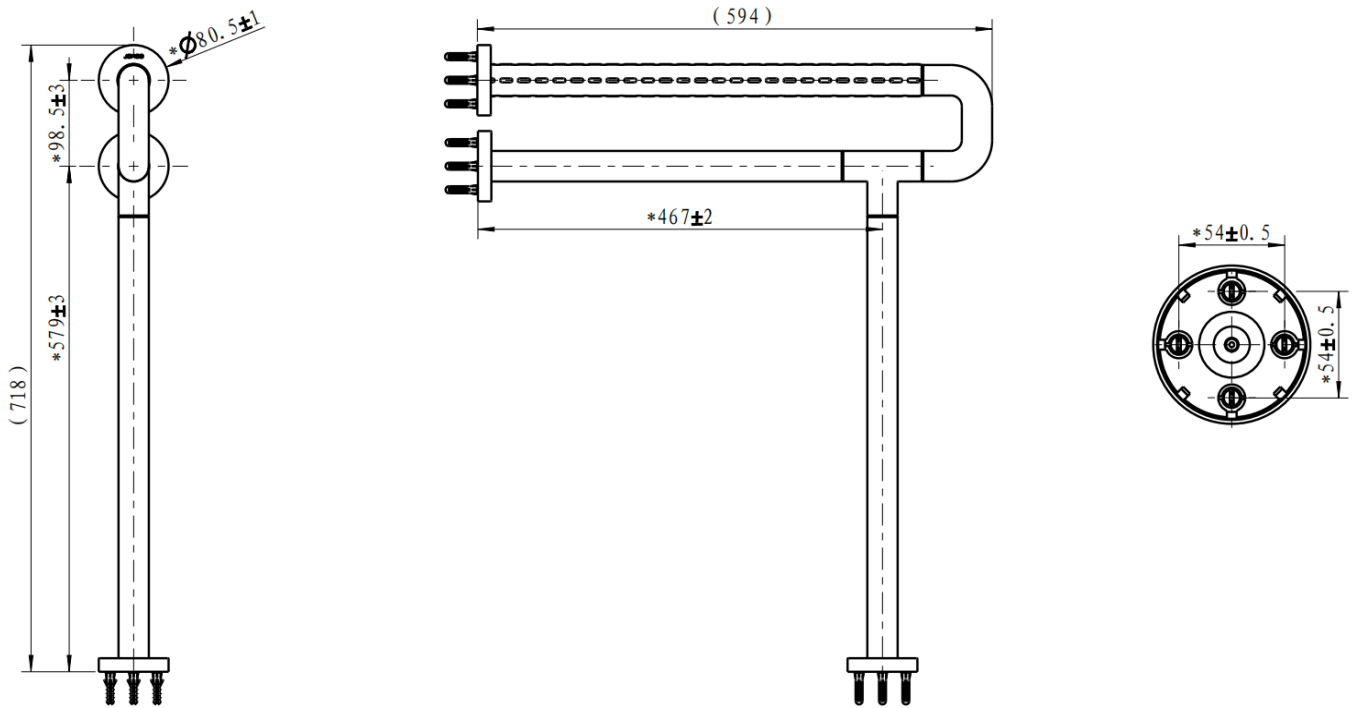

Brand: JOMOO, China  
Name: Floor mounted grab rail  
Item Code: P938908-00-1  
Designer:  
Color / Finish: White  
Dimensions: 718 x 594 x 80.5 mm

Product info:  
• SUS201J1 stainless steel+ABS

Follow cleaning instructions and avoid using any harmful chemicals. Failure to do so voids the warranty.  
All information is for reference only. Installation shall always be based on the specs provided with actual delivered items.  
For more info, visit [www.sanitecph.com](http://www.sanitecph.com)