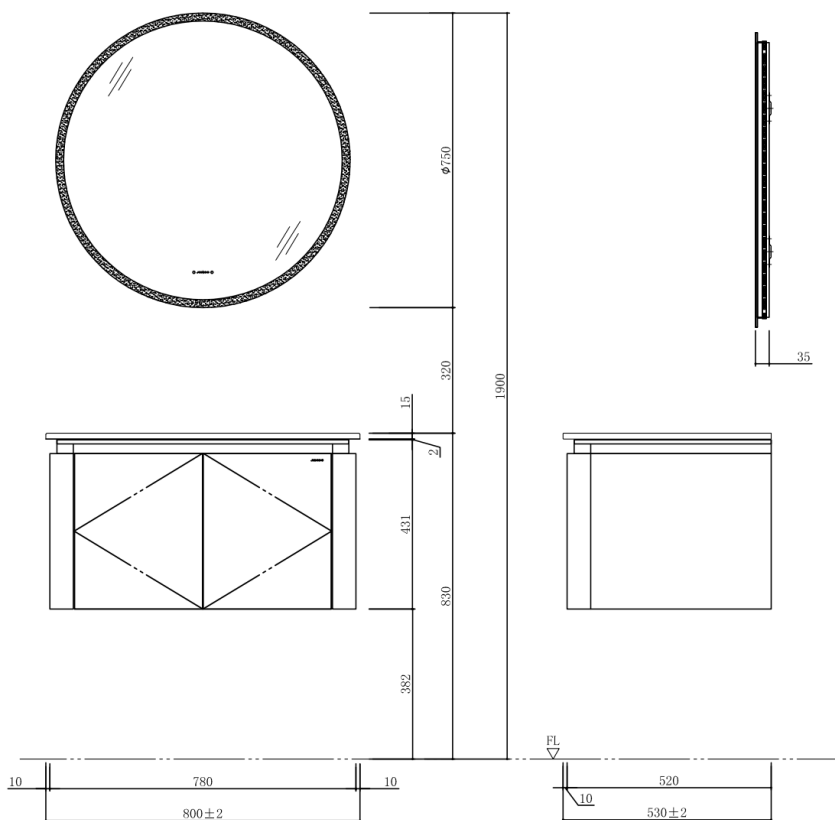

Brand: JOMOO, China
 Name: Bathroom cabinet
 Item Code: A2465-14AR-1
 Designer:
 Color / Finish: Mocha white
 Dimensions: 800 x 530 x 1900 mm

Product info:

- Main cabinet : double doors
- Mirror cabinet: double-door with hand gesture sensor switch lighting
- Material : eco-friendly solid wood
- Hardware : 304 stainless steel
- Solid stone integrated basin matt white