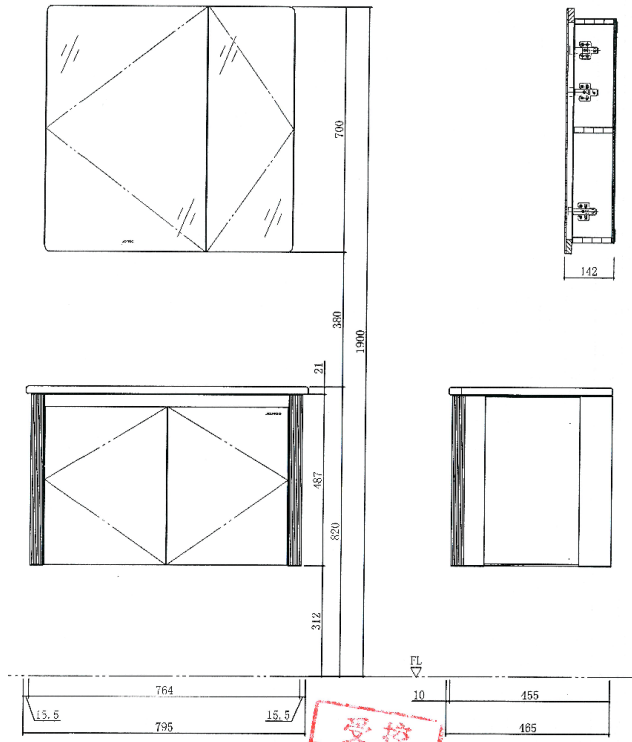

Brand: JOMOO, China
 Name: Bathroom cabinets
 Item Code: A2453-748W-2
 Designer:
 Color / Finish: Brushed Painting
 Dimensions: 795 x 465 x 1900 mm

Product info:

- Main cabinet: 2 doors
- Mirror: 2 doors
- Material: aluminum
- Colour: gray blue
- Hinge: 304 stainless steel
- 12132 080/11K 6 basin