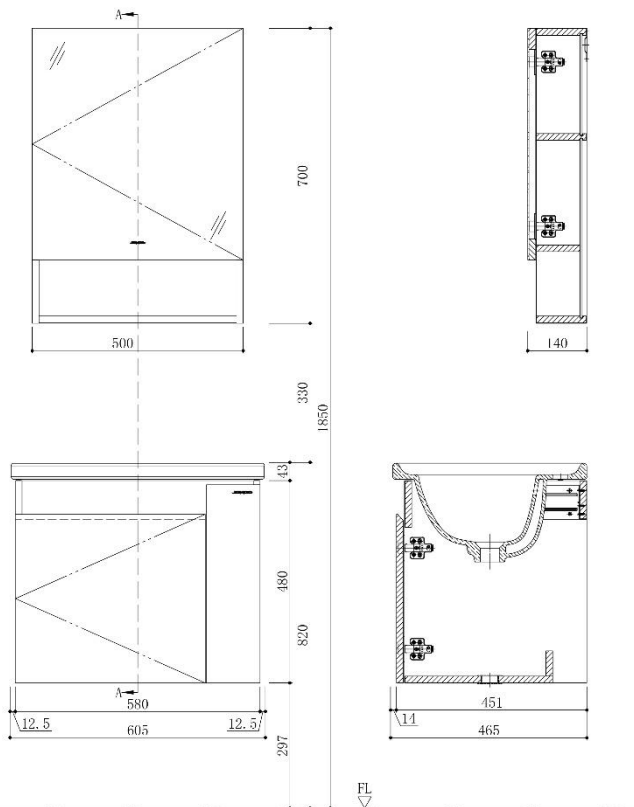

Brand: JOMOO, China  
 Name: Bathroom Cabinet  
 Item Code: A2211-126V-I012  
 Designer:  
 Color / Finish: Warm Grey (medium hemp + iron grey sheepskin pattern)  
 Dimensions: 600 x 465 x 1850 mm

**Product info:**

- Main Cabinet: Single door mirror cabinet single door + Lower shelf
- Material: Laminated Wood
- Hardware: Stainless steel copper free mirror concealed handle
- 12228 basin

Flushing of pipe must be done before fittings are installed. Failure to do so voids the warranty.