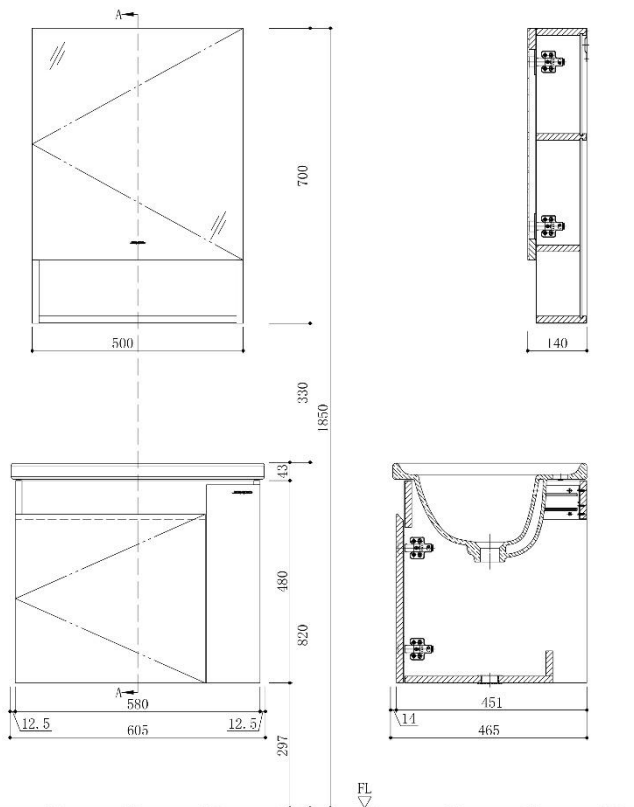

Brand: JOMOO, China
 Name: Bathroom Cabinet
 Item Code: A2211-126V-I012
 Designer:
 Color / Finish: Warm Grey (medium hemp + iron grey sheep skin pattern)
 Dimensions: 600 x 465 x 1850 mm

Product info:

- Main Cabinet: Single door mirror cabinet single door + Lower shelf
- Material: Laminated Wood
- Hardware: Stainless steel copper free mirror concealed handle
- 12228 basin

Flushing of pipe must be done before fittings are installed. Failure to do so voids the warranty.