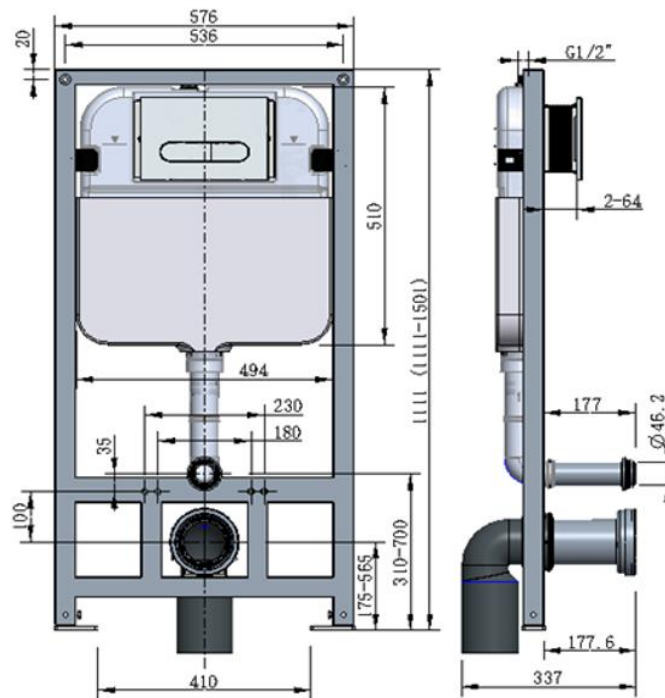

Brand: JOMOO, China  
 Name: Concealed cistern with frame inclusive of chrome flush actuator  
 Item Code: 95058-00-I011

Designer:  
 Color / Finish: White  
 Dimensions: 576 x 1111 x 83 mm

**Product info:**

- Cylinder body material: HDPE Painted iron frame
- 1.5 inch flush valve, G1/2 inlet valve
- Applicable to toilets, flush flow 4-6L
- Including chrome plate
- Load capacity: 400kg

Flushing of pipe must be done before fittings are installed. Failure to do so voids the warranty.  
 Follow cleaning instructions and avoid using any harmful chemicals.  
 All information is for reference only. Installation shall always be based on the specs provided with actual delivered items.  
 For more info, visit [www.sanitecph.com](http://www.sanitecph.com)