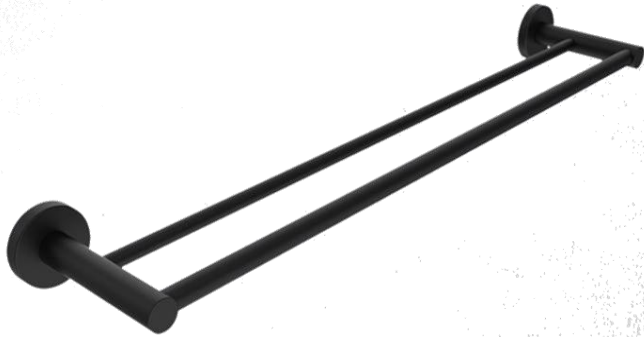

Brand: JOMOO, China
Name: Double towel holder
Item Code: 935009-PB
Designer:
Color / Finish: Matt Black
Dimensions: 655 x 121 x 55 mm

Product info:

- High-quality stainless steel is waterproof and moisture-proof
- Quick installation and removal for easy cleaning
- Material: Stainless Steel