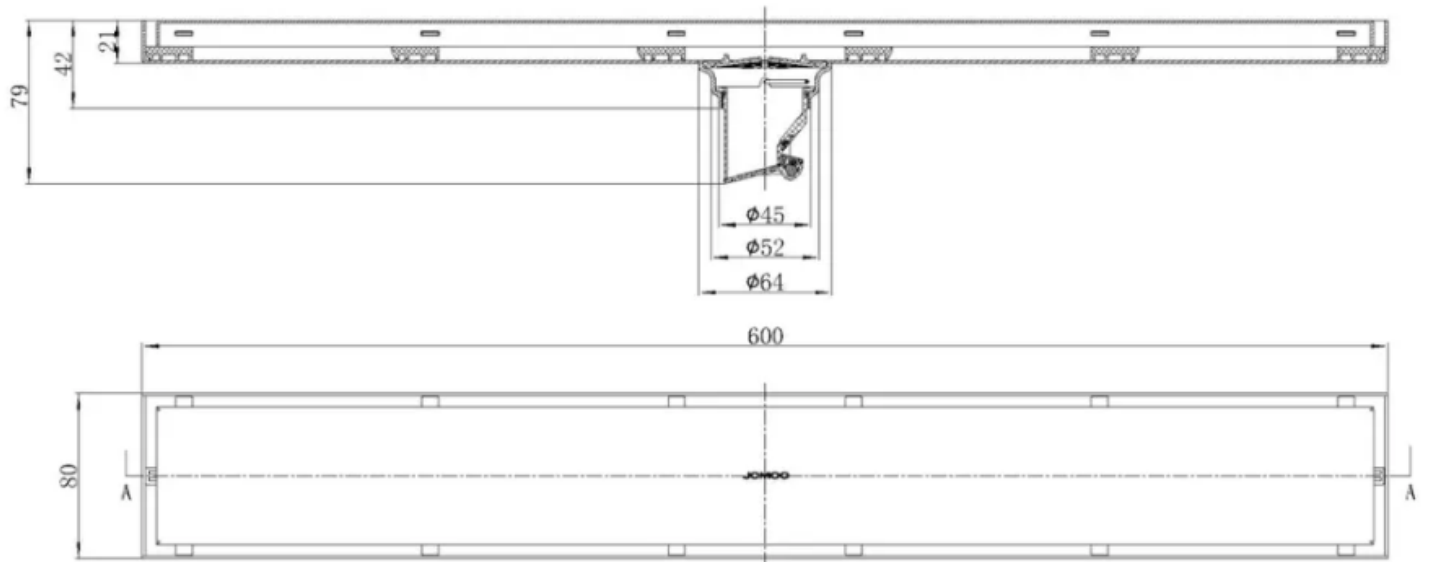

JOMOO

Brand: JOMOO, China
Name: Floor Drain
Item Code: 92473-7A-I021
Designer:
Color / Finish: SUS304 Stainless Steel
Dimensions: 600 x 80 mm

Product info:
• Floor Drain

Flushing of pipe must be done before fittings are installed. Failure to do so voids the warranty.
Follow cleaning instructions and avoid using any harmful chemicals.
All information is for reference only. Installation shall always be based on the specs provided with actual delivered items.
For more info, visit www.kuysen.com