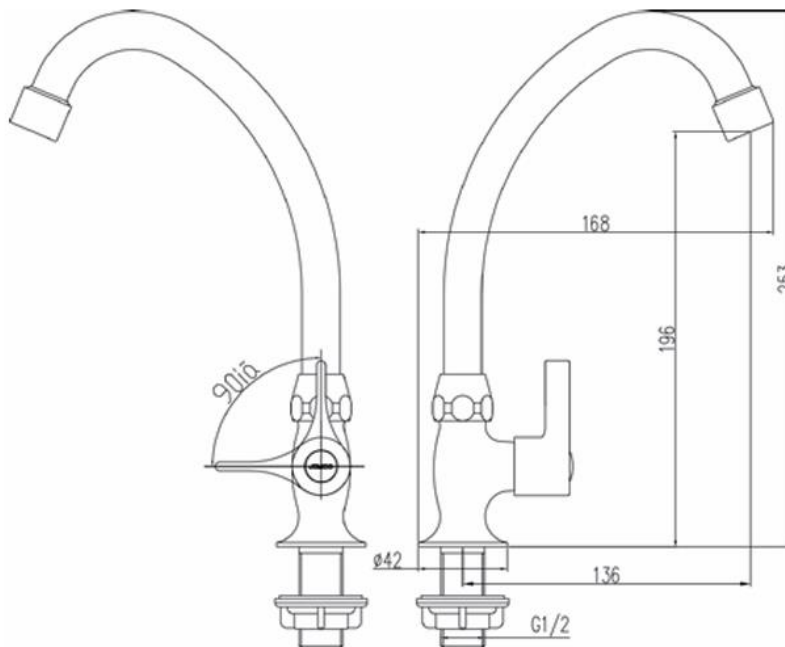

Brand: JOMOO, China
Name: Deck mounted cold sink tap
Item Code: 77015-183/1C-I011

Designer:
Color / Finish: Chrome
Dimensions: 168 x 253 mm

Product info:

- Premium cartridge to avoid leakage
- Multilayer plating for long lasting use
- Premium aerator for splash-proof and water saving
- Inlet connection thread: G1/2
- Material: Copper alloy
- Others: the water outlet rotates 360°