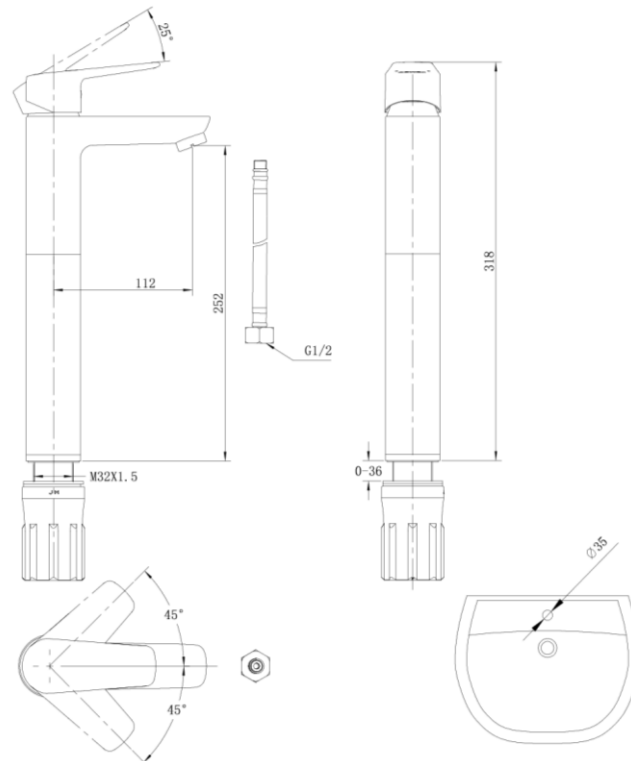

Brand: JOMOO, China  
 Name: Basin cold tap tall  
 Item Code: 76037-484/1C-I011

Designer:  
 Color / Finish: Chrome  
 Dimensions: Total height: 318mm

**Product info:**

- Height between outlet and inlet: 252mm
- Distance from Water Outlet Center to Body: 111mm
- 35 seal the spool
- Allocation of inlet pipe
- Quick remove aerator
- Premium cartridge to avoid leakage
- Multi-layer plating for long lasting use