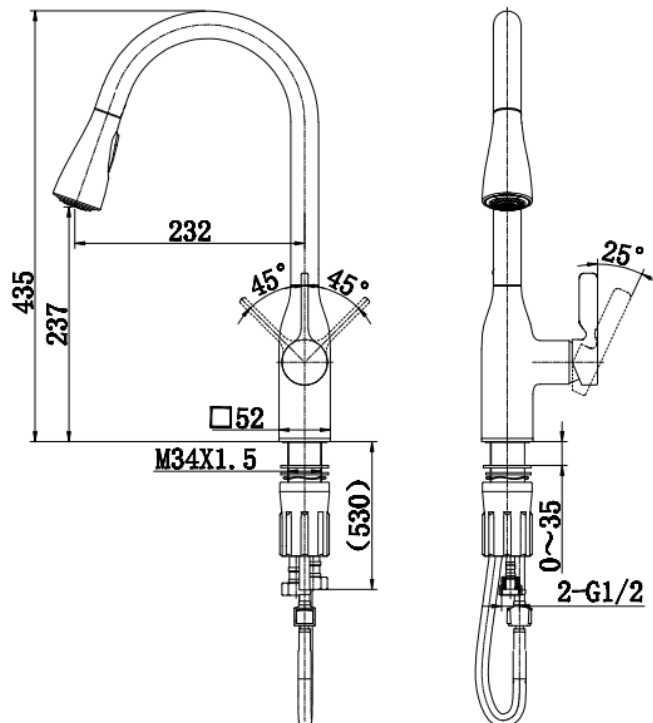

Brand: JOMOO, China
 Name: Single lever sink mixer with pull out
 Item Code: 33138-123/1B-Z

Designer:
 Color / Finish: Chrome
 Dimensions: 232 x 435 mm

Product info:

- Material: New healthy structure
- Cartridge: Ceramic Cartridge $\phi 35$
- Outlet spout: rotatable for 360 degree/pull-out