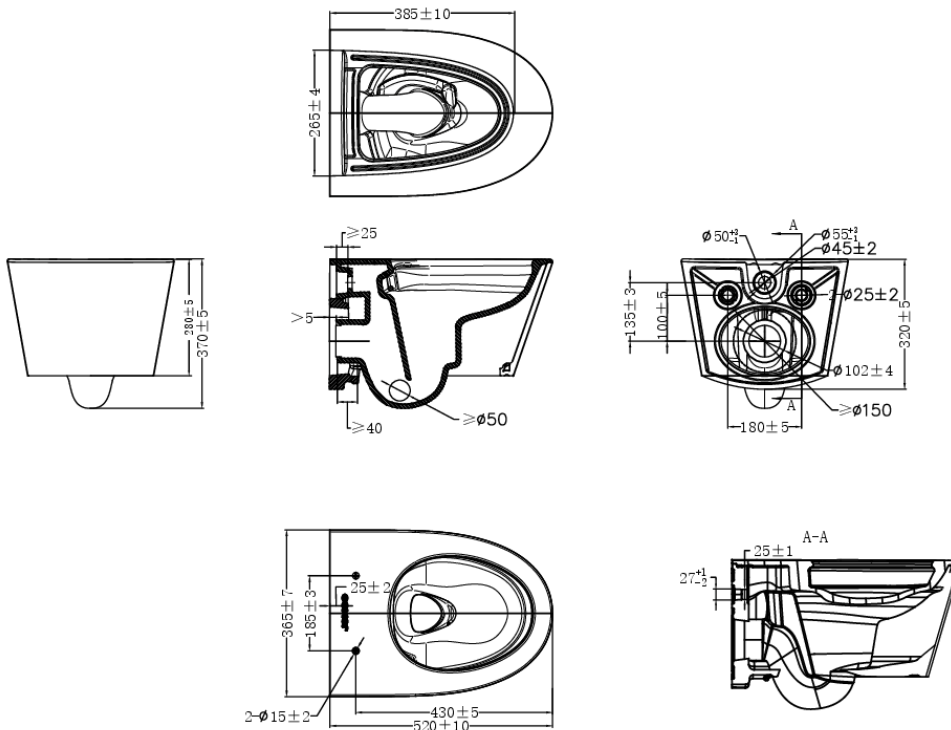

Brand: JOMOO, China
 Name: Wall Hung Toilet
 Item Code: 11484-0-2/11P-I011
 Designer:
 Color / Finish: White
 Dimensions: 520 x 365 x 350 mm

- Product info:
- Wall hung toilet
 - Rimless
 - Washdown

Flushing of pipe must be done before fittings are installed. Failure to do so voids the warranty.