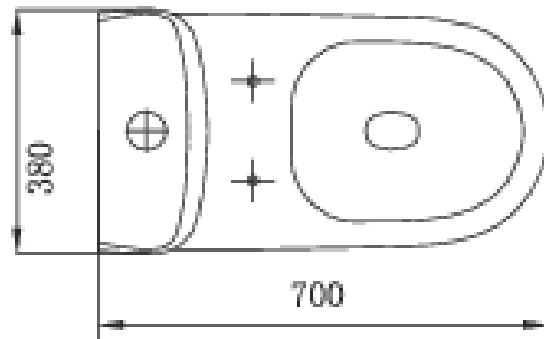

Flushing of pipe must be done before fittings are installed. Failure to do so voids the warranty.

Follow cleaning instructions and avoid using any harmful chemicals.

All information is for reference only. Installation shall always be based on the specs provided with actual delivered items.

For more info, visit www.sanitecph.com