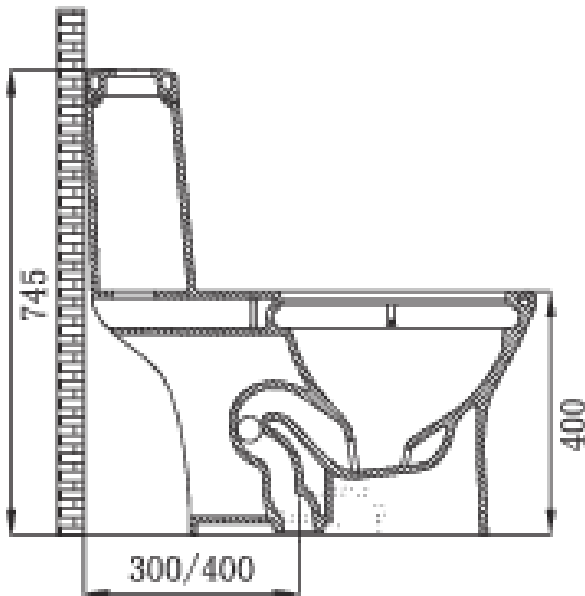

Brand: JOMOO, China
Name: One-piece toilet
Item Code: 11299-2-1/31P-PHL1

Designer:
Color / Finish: White
Dimensions: 700 x 380 x 745 mm

Product info:

- One-piece toilet
- 4.2/6L top push-button
- Rimless tornado flush
- Easy Clean Glaze

Add-on:

- Angle valve $\frac{1}{2}$ x $\frac{1}{2}$
- Flexible hose

Flushing of pipe must be done before fittings are installed. Failure to do so voids the warranty.

Follow cleaning instructions and avoid using any harmful chemicals.