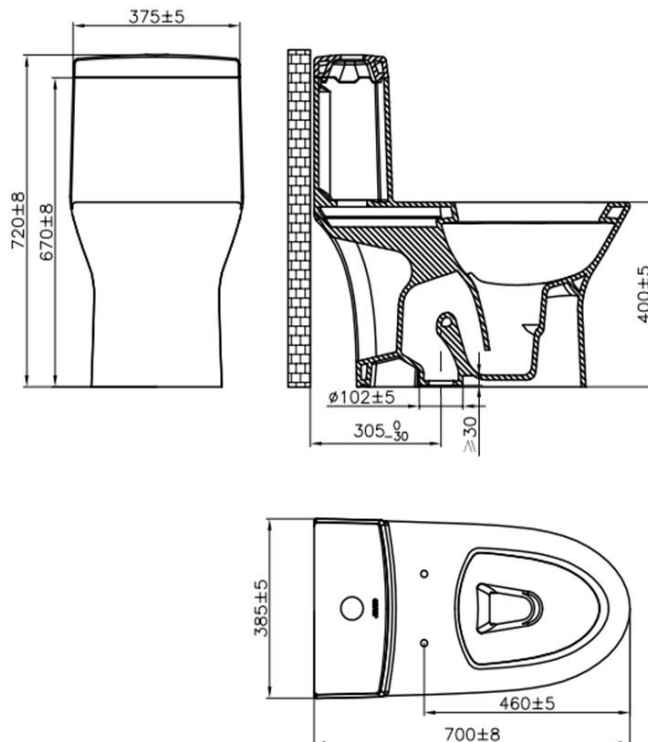

Brand: JOMOO, China  
 Name: One piece toilet with manual bidet seat  
 Item Code: 11213-2-1/31Z-PHL1  
 Designer:  
 Color / Finish: White  
 Dimensions: 700 x 385 x 720 mm

**Product info:**

- 1-piece toilet
- 3/4.5L top push-button, siphon jet flush
- Easy clean glaze

**Add-on:**

- Angle valve  $\frac{1}{2}$  x  $\frac{1}{2}$
- Flexible hose  $\frac{1}{2}$  x  $\frac{1}{2}$

Flushing of pipe must be done before fittings are installed. Failure to do so voids the warranty.