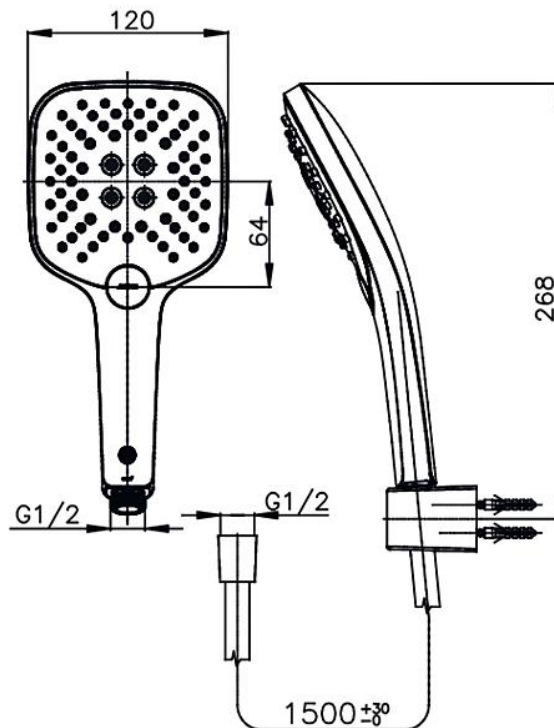

Brand : COTTO, Thailand
 Name : Switch 3 functions handshower set with hose and holder
 Item Code : ZH018(HM)
 Designer :
 Color / Finish: ABS Plastic
 Dimensions : 120 x 268 mm

Product info:

- 3 Functions of showers: Rain, Spray, Mix
- With hose and holder
- Easy to clean technology: Easy to clean the unwanted dirt or sediment by using finger to wipe on the rubber on hand shower