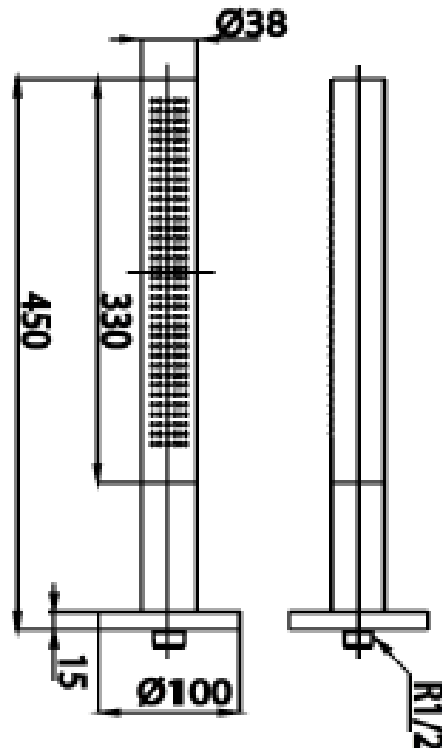

Brand : COTTO, Thailand
Name : PATCHWORK Overhead shower
Item Code : Z004
Designer :
Color / Finish: Chrome Plated
Dimensions : 450 mm length

Product info:

- Wall mounted overhead shower
- 1 spray mode

Flushing of pipe must be done before fittings are installed. Failure to do so voids the warranty.