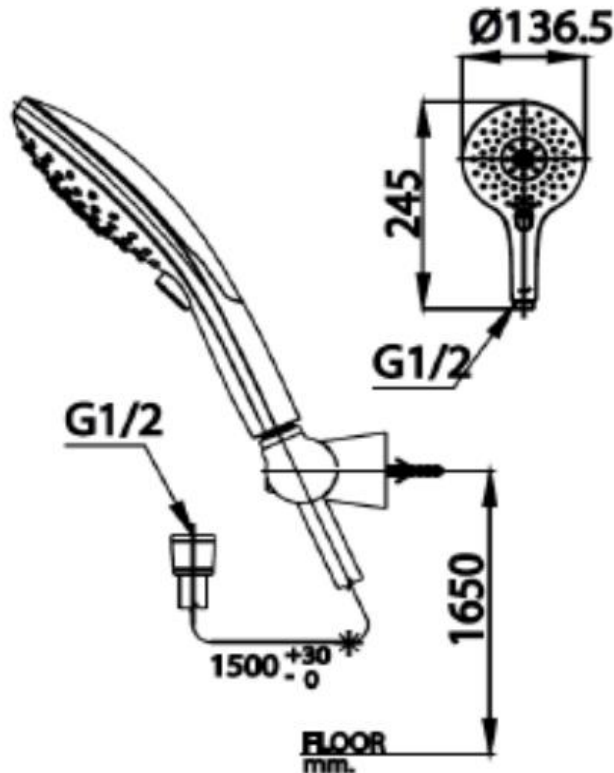

Brand : COTTO, Thailand
 Name : MOVE 3 functions hand shower set with hose and holder
 Item Code : Z001(HM)
 Designer :
 Color / Finish: Chrome Plated
 Dimensions : 147.5 mm height
 122 mm spout projection

Product info:

- Single Lever Basin Tap
- Cold Water or pre-mixed water

Add-ons:

- 1x angle stop ½"x½" (no nut)
- 1x flexible supply hose ½"x½" x?cm
- 1x basin waste strainer or pop-up
- 1x basin waste trap