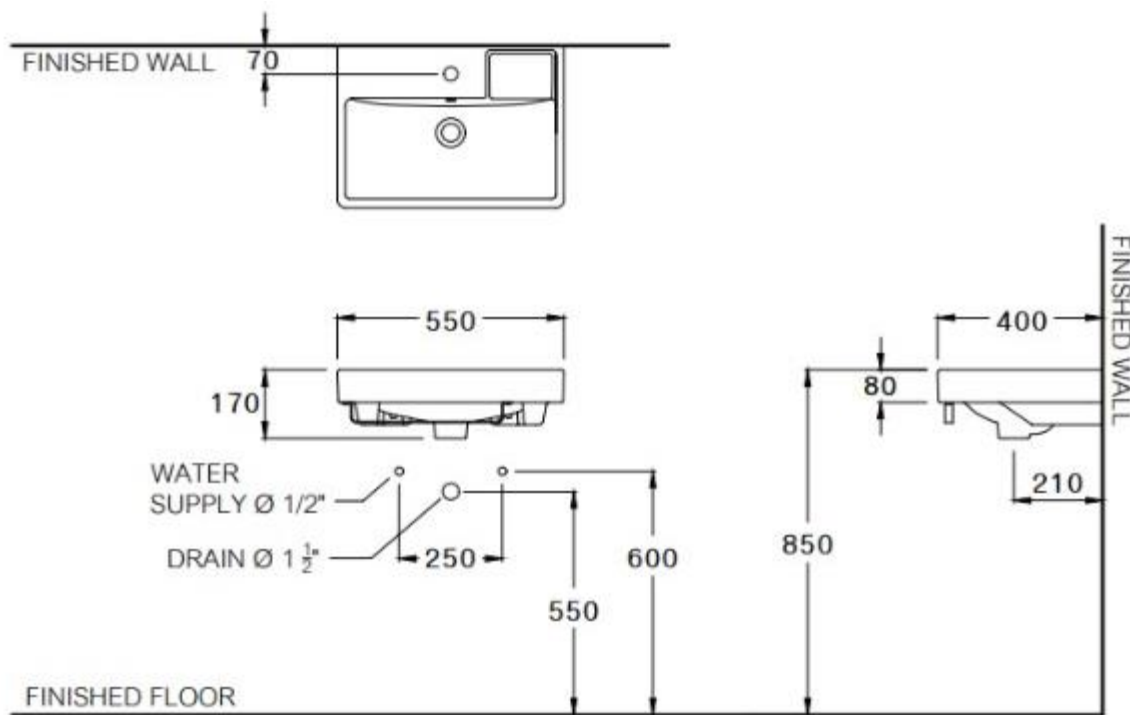

Brand : COTTO, Thailand
 Name : Pose Wall hung basin
 Item Code : SC006317
 Designer :
 Color / Finish: Matt White
 Dimensions : 550 x 400 x 170 mm

Product info:
 • With overflow

Flushing of pipe must be done before fittings are installed. Failure to do so voids the warranty.