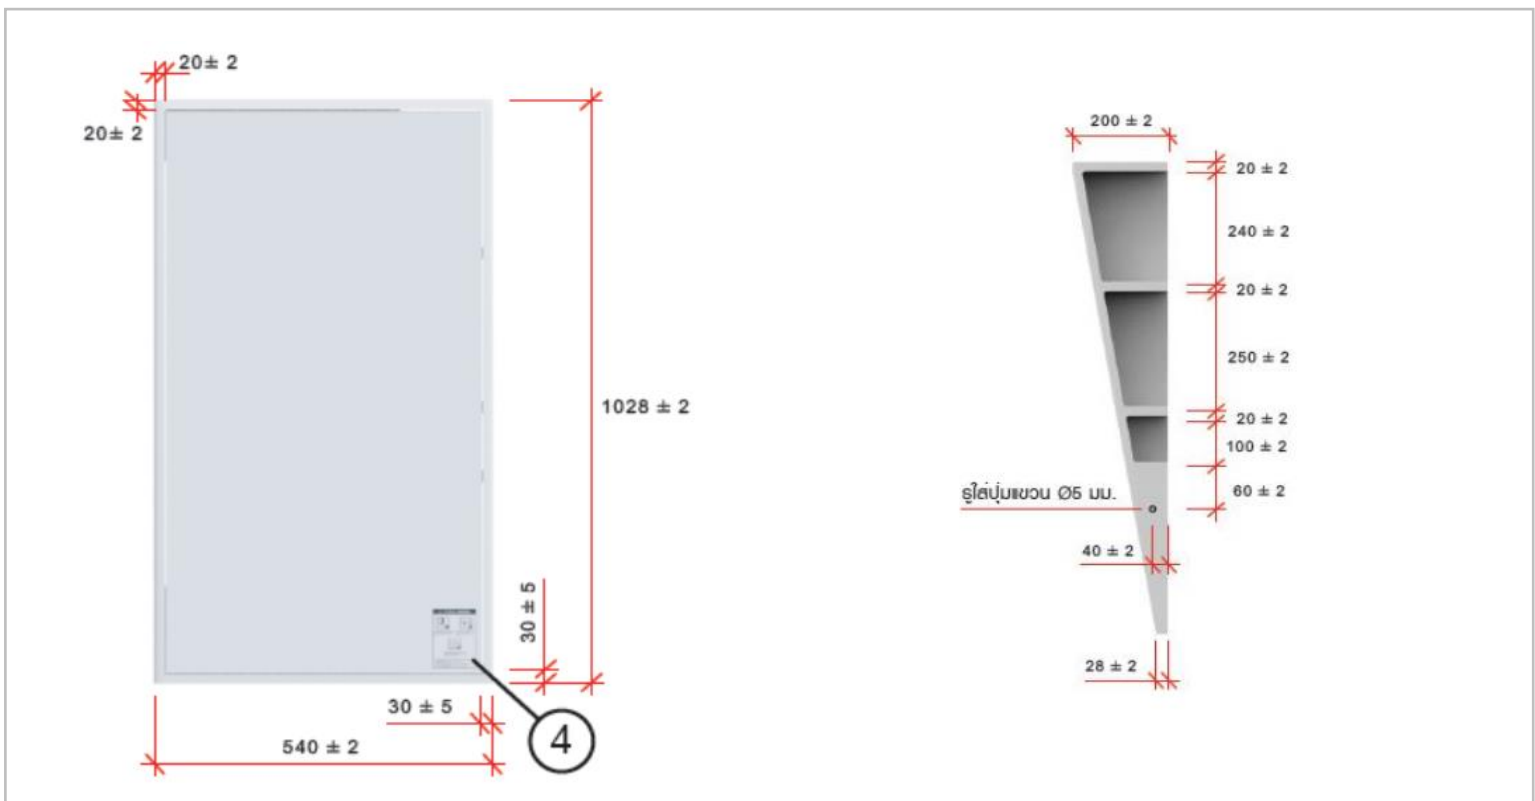

Brand : COTTO, Thailand
 Name : CARE 10 Degree Mirror
 Item Code : MZ901#BS
 Designer :
 Color / Finish: White
 Dimensions : 540 x 210 x 1040 mm

Product info:

- Mirror with shelves and hook for universal design project. Angled 10 degrees for people of all ages and a wheelchair user.
- Super safety mirror installed vinyl and sealed around the edges. Causing black spot welded to slow while stuck in a bathroom with high humidity.
- Shelves made of 100% waterproof material