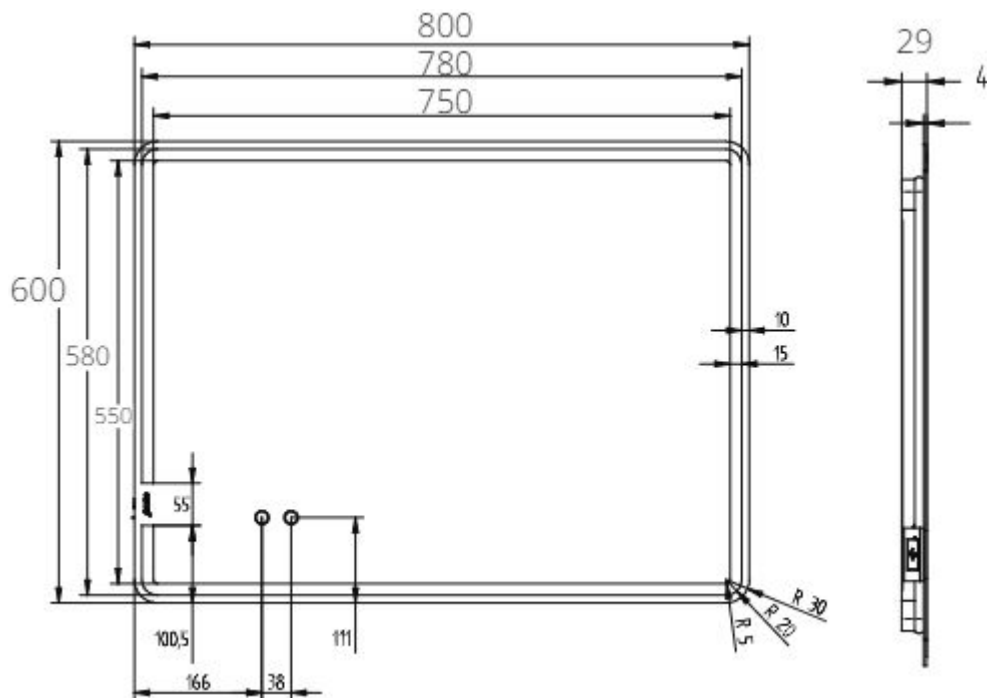

Brand : COTTO, Thailand
 Name : LED Mirror with touch sensor
 Item Code : MNL002
 Designer :
 Color / Finish: Glossy White
 Dimensions : 800 x 600 mm

Product info:

- Mirror
- With touch sensor
- Sharp reflection made from 4 mm thick clear float glass.
- Front and surrounding lights