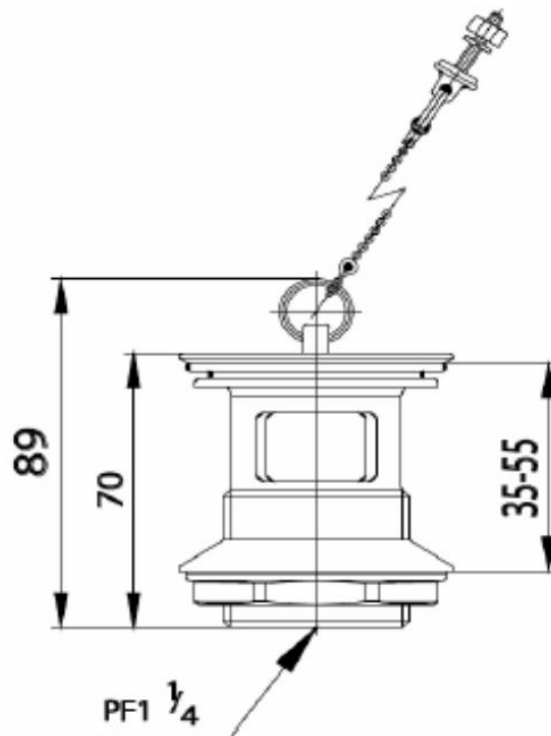

Brand : COTTO, Thailand  
Name : Basin waste  
Item Code : CT670V(HM)

Designer :

Color / Finish: Chrome Plated  
Dimensions : 89 mm height

Product info:

- Basin Waste
- With chain and plug 1 ¼ "

Flushing of pipe must be done before fittings are installed. Failure to do so voids the warranty.  
Follow cleaning instructions and avoid using any harmful chemicals.  
All information is for reference only. Installation shall always be based on the specs provided with actual delivered items.  
For more info, visit [www.sanitecph.com](http://www.sanitecph.com)