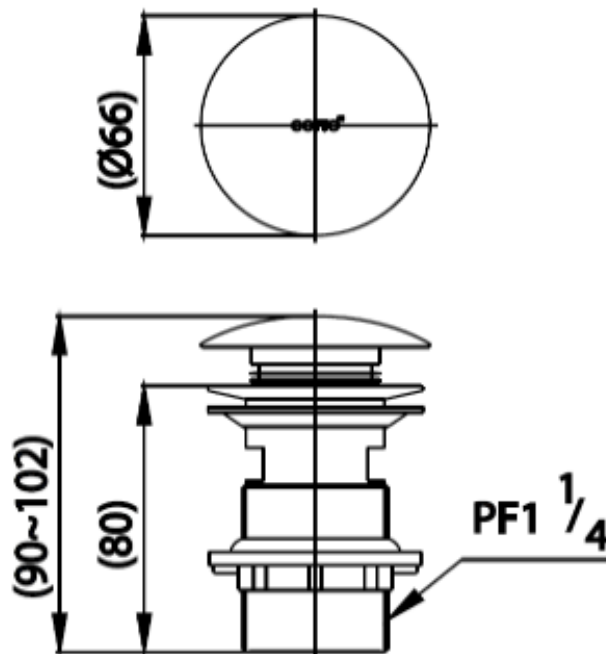

Brand : COTTO, Thailand
Name : Push type pop-up w/ overflow
Item Code : CT665(HM)

Designer :
Color / Finish: Brass
Dimensions :

- Product info:
- Push type pop up
 - With Overflow

Flushing of pipe must be done before fittings are installed. Failure to do so voids the warranty.
Follow cleaning instructions and avoid using any harmful chemicals.
All information is for reference only. Installation shall always be based on the specs provided with actual delivered items.
For more info, visit www.sanitecph.com