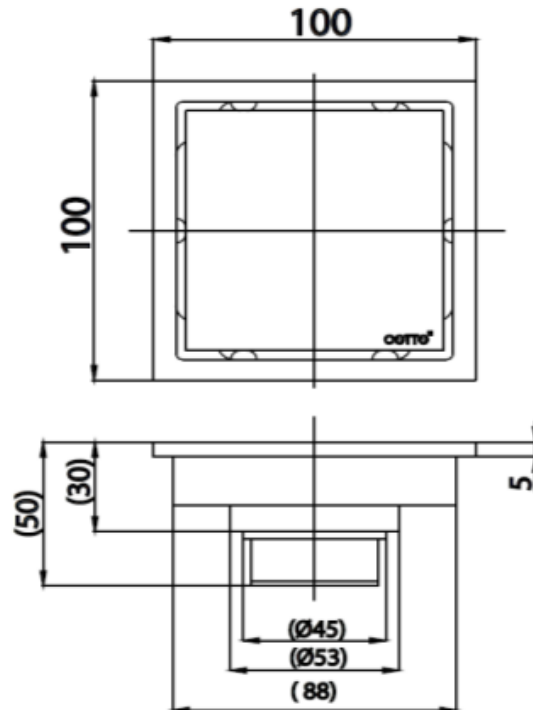

Brand : COTTO, Thailand  
 Name : Floor Drain Stainless  
 Item Code : CT6403Z2P(HM)  
 Designer :  
 Color / Finish: Stainless Steel  
 Dimensions : 100 x 100mm, 2"

**Product info:**

- Reversible floor drain
- With tile insert on the opposite side