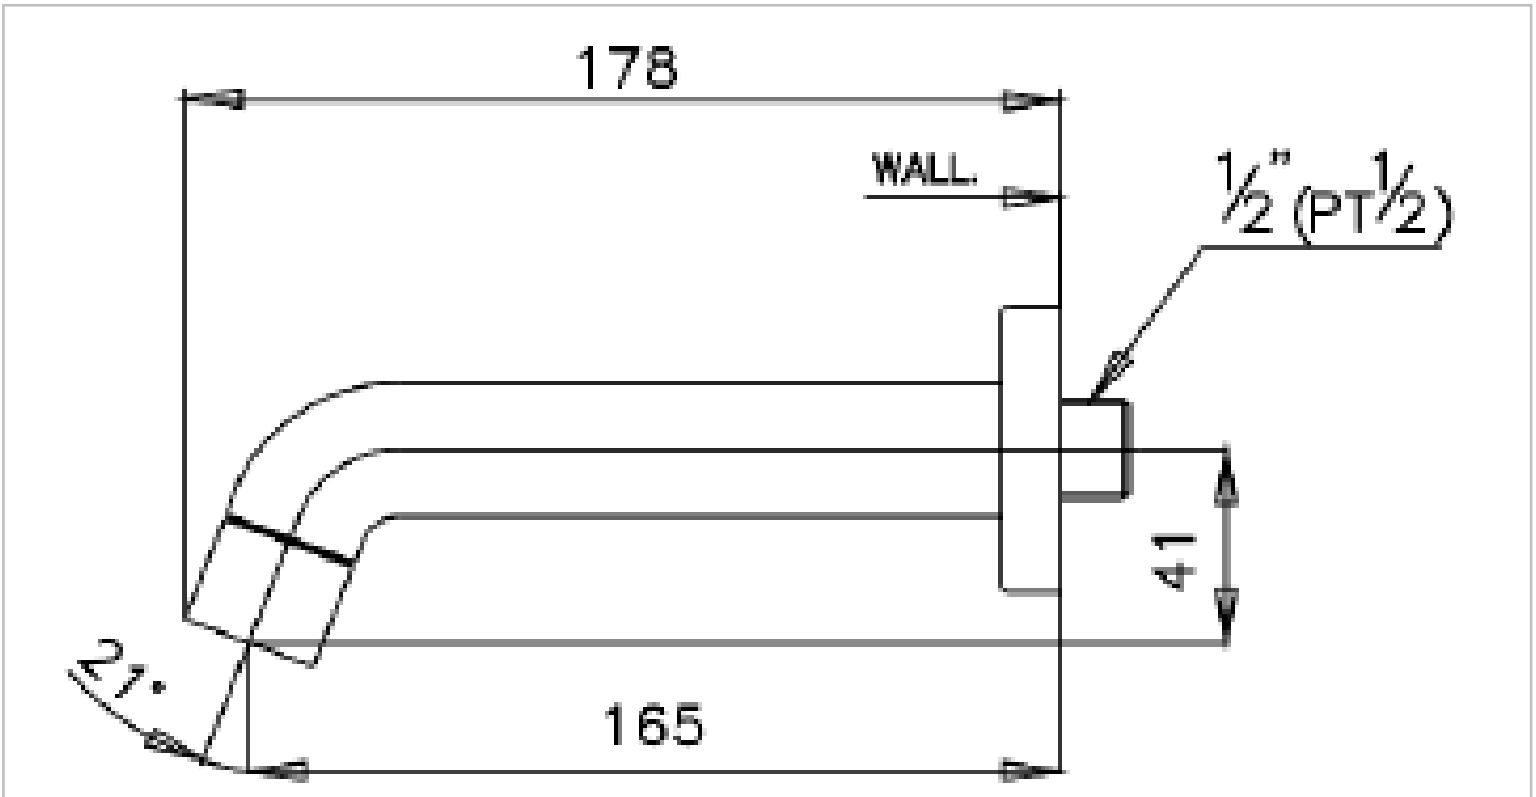

Brand : COTTO, Thailand
Name : ANTHONY Bath spout
Item Code : CT609
Designer :
Color / Finish: Chrome Plated
Dimensions : 178 mm length
165 mm spout projection

Product info:
• Bath spout ½

Flushing of pipe must be done before fittings are installed. Failure to do so voids the warranty.
Follow cleaning instructions and avoid using any harmful chemicals.
All information is for reference only. Installation shall always be based on the specs provided with actual delivered items.
For more info, visit www.sanitecph.com