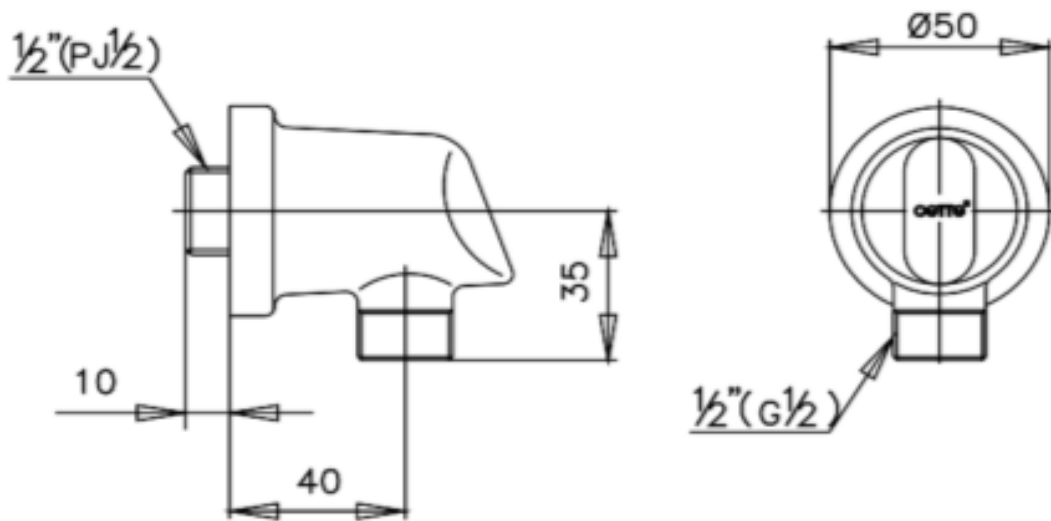

Brand : COTTO, Thailand
Name : Wall Outlet
Item Code : CT600#BL
Designer :
Color / Finish: Black
Dimensions :

Product info:
• Wall outlet

Flushing of pipe must be done before fittings are installed. Failure to do so voids the warranty.
Follow cleaning instructions and avoid using any harmful chemicals.
All information is for reference only. Installation shall always be based on the specs provided with actual delivered items.
For more info, visit www.sanitecph.com