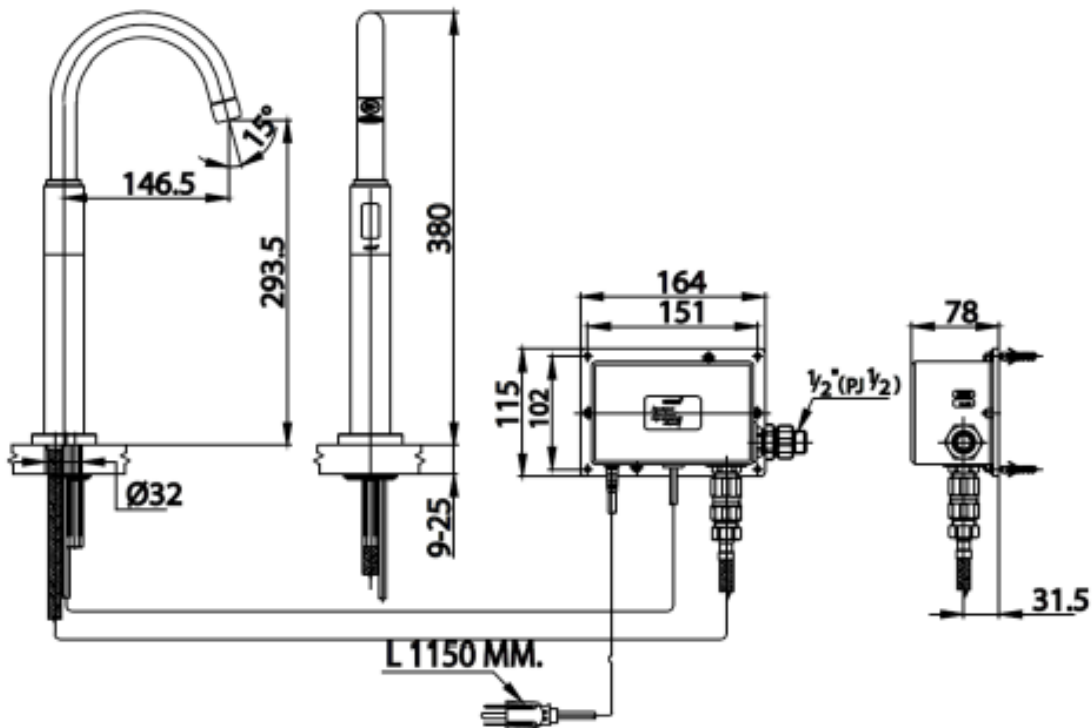

Brand : COTTO, Thailand  
 Name : Automatic Washbowl faucet (electric)  
 Item Code : CT5703YAC

Designer :

Color / Finish: Chrome Plated  
 Dimensions : 380 mm height  
 146 mm spout projection

**Product info:**

- Infra red sensor tall basin tap
- For Washbowl
- Cold water or pre-mixed water
- (AC230/50~60Hz)

**Add-ons:**

- 1x angle valve w/filter 1/2"x1/2" (no nut)
- 1x flexible supply hose 1/2"x1/2" x?cm
- 1x basin waste strainer or pop-up
- 1x basin waste trap