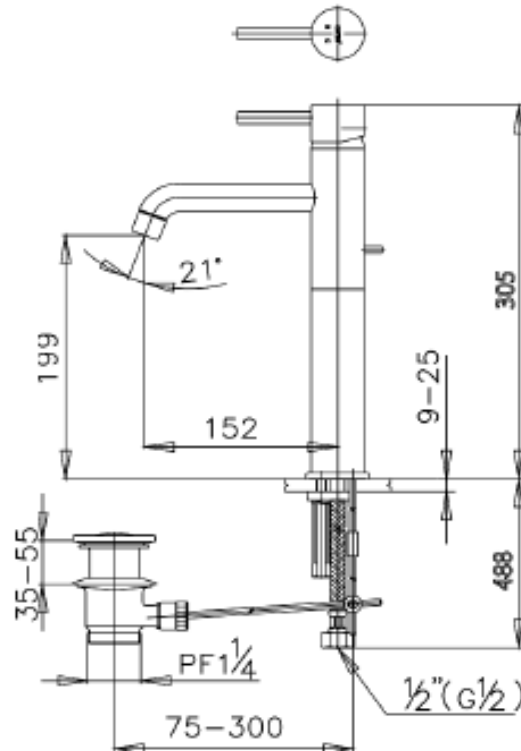

Brand : COTTO, Thailand  
 Name : ANTHONY Washbowl mixer w/pop-up and flex hose  
 Item Code : CT542AY  
 Designer :  
 Color / Finish: Chrome Plated  
 Dimensions : 305 mm height  
 152 mm spout projection

**Product info:**

- Single lever tall basin mixer for washbowl
- With pop-up waste

**Add-ons:**

- 2x angle valve ½"x½" (no nut)
- 1x basin waste trap

Flushing of pipe must be done before fittings are installed. Failure to do so voids the warranty.  
 Follow cleaning instructions and avoid using any harmful chemicals.  
 All information is for reference only. Installation shall always be based on the specs provided with actual delivered items.  
 For more info, visit [www.sanitecph.com](http://www.sanitecph.com)