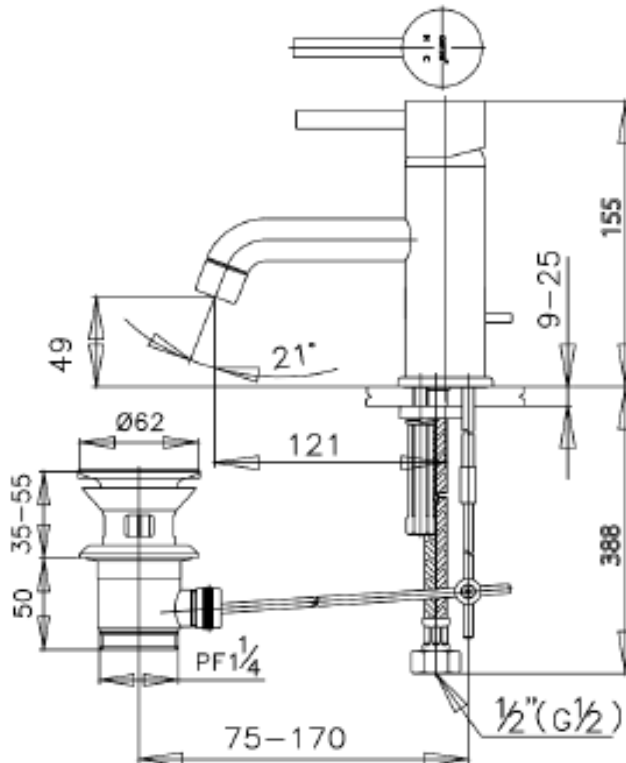

Brand : COTTO, Thailand
 Name : ANTHONY Basin mixer w/ pop up and flex hose
 Item Code : CT542A
 Designer :
 Color / Finish: Chrome Plated
 Dimensions : 155 mm height
 121 mm spout projection

Product info:

- Single lever basin mixer
- With pop-up waste

Add-ons:

- 2x angle valve ½"x½" (no nut)
- 1x basin waste trap

Flushing of pipe must be done before fittings are installed. Failure to do so voids the warranty.
 Follow cleaning instructions and avoid using any harmful chemicals.
 All information is for reference only. Installation shall always be based on the specs provided with actual delivered items.
 For more info, visit www.sanitecph.com