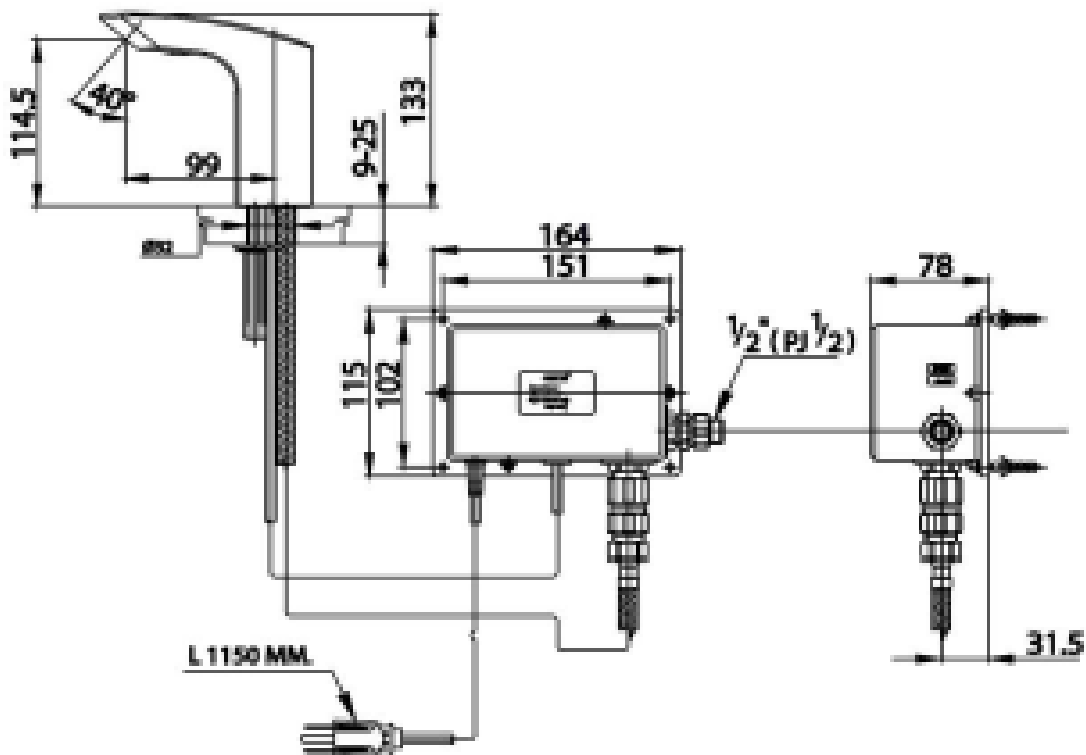

Brand : COTTO, Thailand  
 Name : Automatic basin faucet electric  
 Item Code : CT537AC

Designer :

Color / Finish: Chrome Plated  
 Dimensions : 133 mm height  
 99 mm spout projection

**Product info:**

- Infra-red sensor basin tap, cold water or pre-mixed water, (AC230/50~60Hz)

**Add-ons:**

- 1x angle valve w/filter 1/2"x1/2" (no nut)
- 1x flexible supply hose 1/2"x1/2" x?cm
- 1x basin waste strainer or pop-up
- 1x basin waste trap