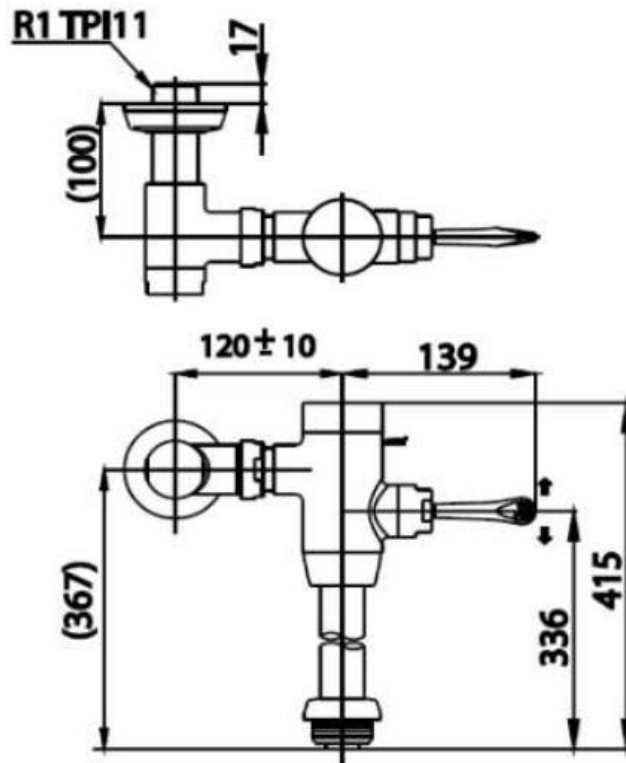

Brand : COTTO, Thailand
 Name : Direct toilet flush valve, 90cm flush pipe dual flush 2/6 lpf
 Item Code : CT457XNS(90)
 Designer :
 Color / Finish: Chrome Plated
 Dimensions : (See data drawing below for dimensions)

Product info:

- Secured lock
- Created to be securely protect from pry, with Specially Designed Flush Valve Lock
- Dual Flush : 2/6 liters Flush, for suitable water usage, adjustable water usage from 3-6 liters
- Controlled stable water pressure at all time