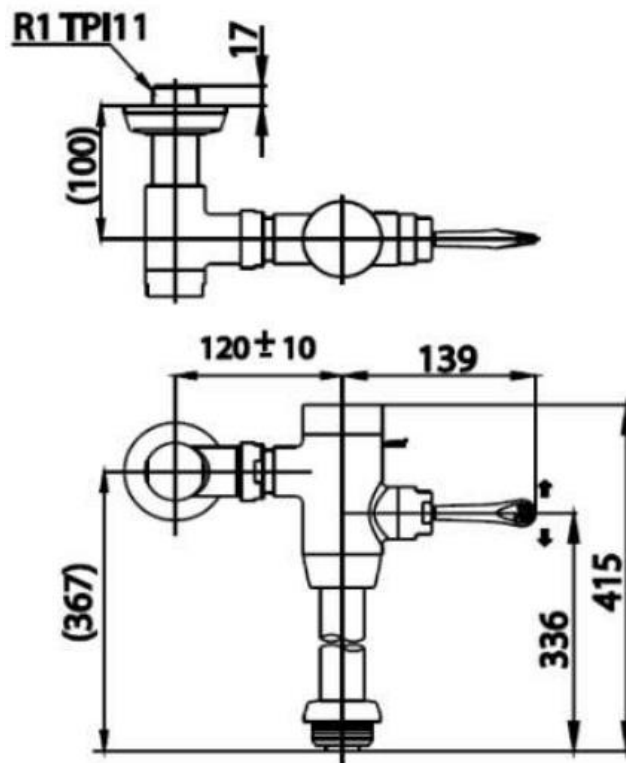

Brand : COTTO, Thailand
 Name : Direct toilet flush valve, 90cm flush pipe dual flush 2/6 lpf
 Item Code : CT457XNS
 Designer :
 Color / Finish: Chrome Plated
 Dimensions : (See data drawing below for dimensions)

Product info:

- Direct toilet flush valve
- Secured lock
- 2/6 dual flush
- Created to be securely protect from pry, with Specially Designed Flush Valve Lock
- Dual Flush : 2/6 liters Flush, for suitable water usage, adjustable water usage from 3-6 liters
- Controlled stable water pressure at all time