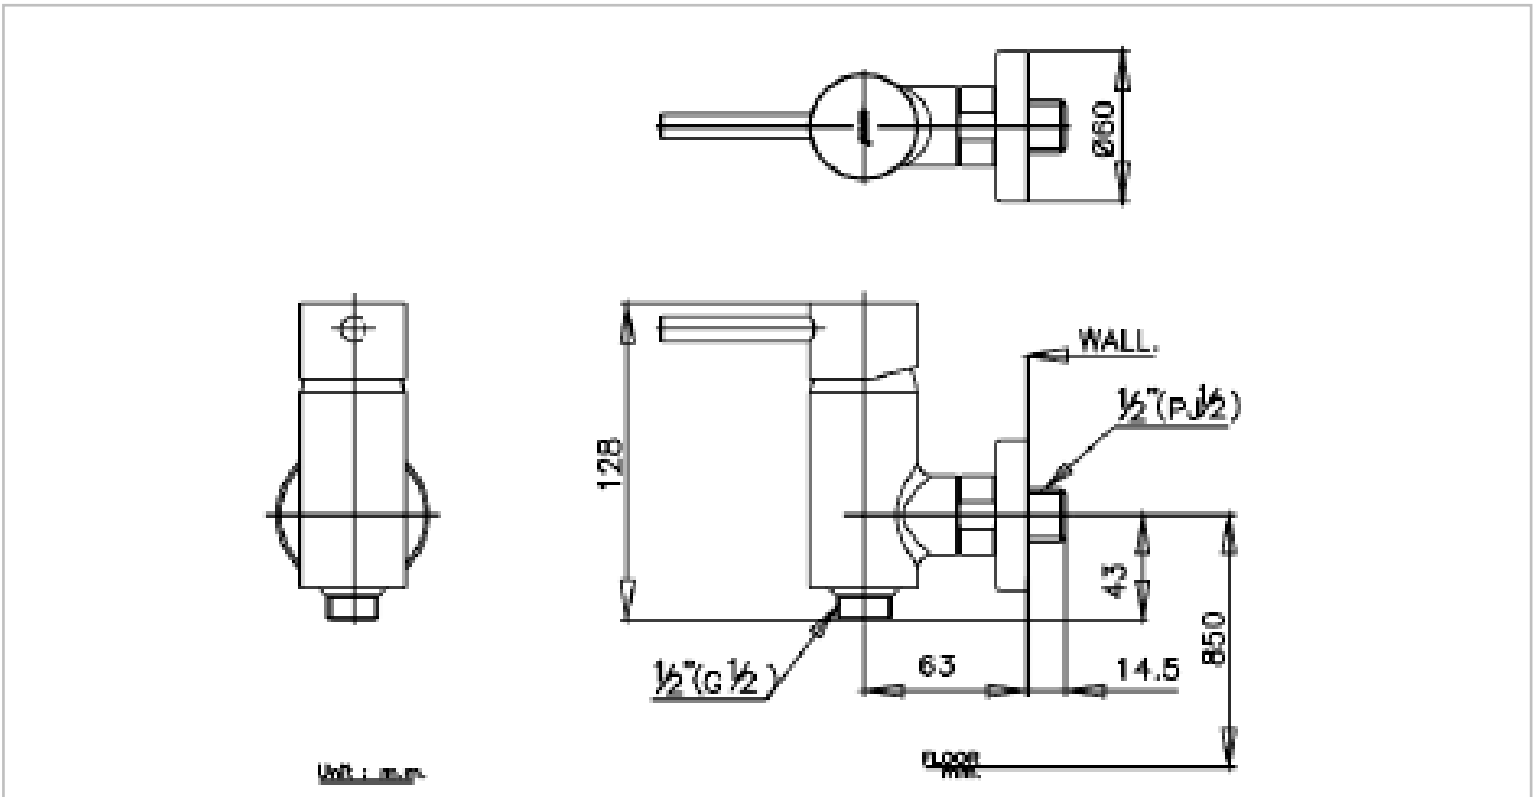

Brand : COTTO, Thailand
 Name : ANTHONY Bib tap w/ hose connection
 Item Code : CT379A

Designer :
 Color / Finish: Chrome Plated
 Dimensions : 128 mm height
 63 mm spout projection

Product info:

- Single lever control bib tap
- With diverter to hose connection 1/2"