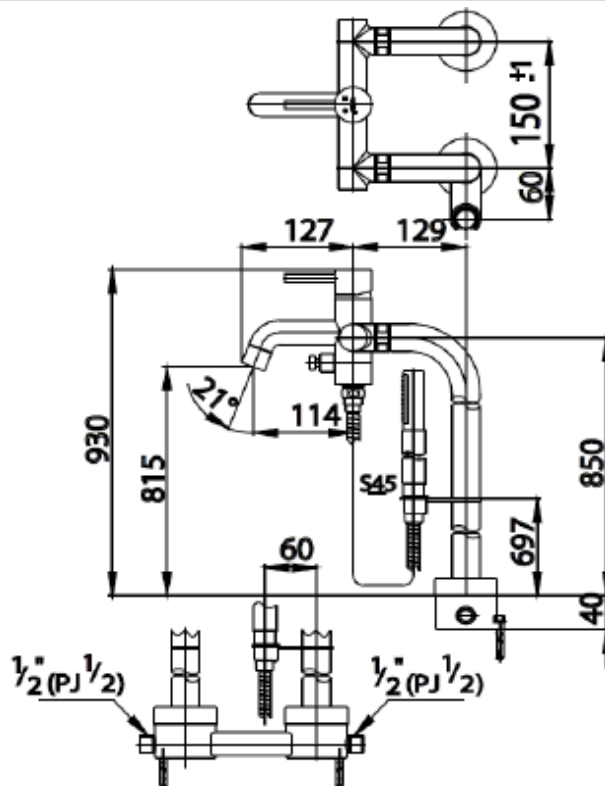

Brand : COTTO, Thailand
 Name : ANTHONY Floor mounted tub mixer
 Item Code : CT338AXS45

Designer :
 Color / Finish: Chrome Plated
 Dimensions : 930 mm height
 114 mm spout projection

Product info:

- Floor mounted single lever bathtub
- Mixer with Shower set