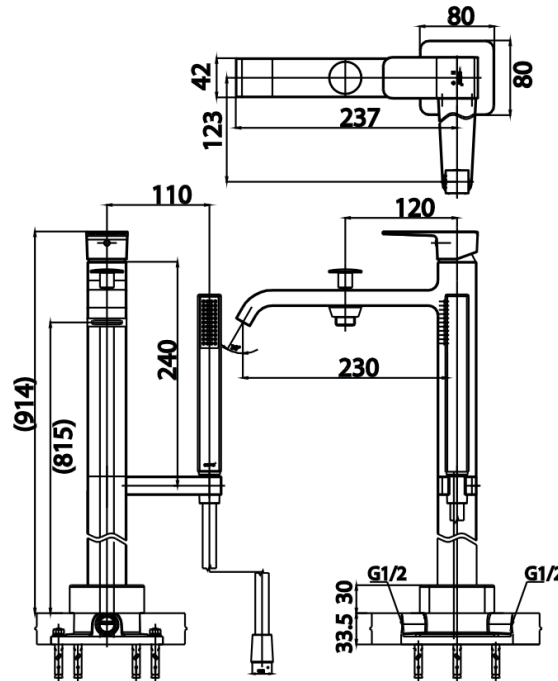

Brand : COTTO, Thailand  
 Name : Floor mounted tub mixer  
 Item Code : CT329AXZ44

Designer :  
 Color / Finish: Chrome plated  
 Dimensions :

Product info:  
 • Floor Mounted tub mixer

FLOOR STANDING BATH MIXER  
 WITH DIVERTER AND HAND SHOWER  
**CT329AXZ44**