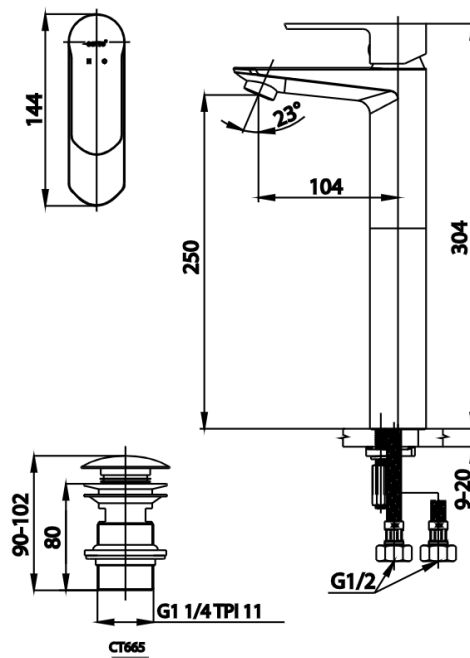

Brand : COTTO, Thailand  
 Name : Waltz washbowl mixer w/ pop-up and flex hose  
 Item Code : CT2402AY  
 Designer :  
 Color / Finish: Polished Chrome  
 Dimensions : 304 x 144 mm

**Product info:**

- Waltz washbowl mixer
- pop-up
- flex hose

Unit : m.m.

BASIN MIXER FAUCET  
CT 2402 AY

Flushing of pipe must be done before fittings are installed. Failure to do so voids the warranty.  
 Follow cleaning instructions and avoid using any harmful chemicals.  
 All information is for reference only. Installation shall always be based on the specs provided with actual delivered items.  
 For more info, visit [www.sanitecph.com](http://www.sanitecph.com)