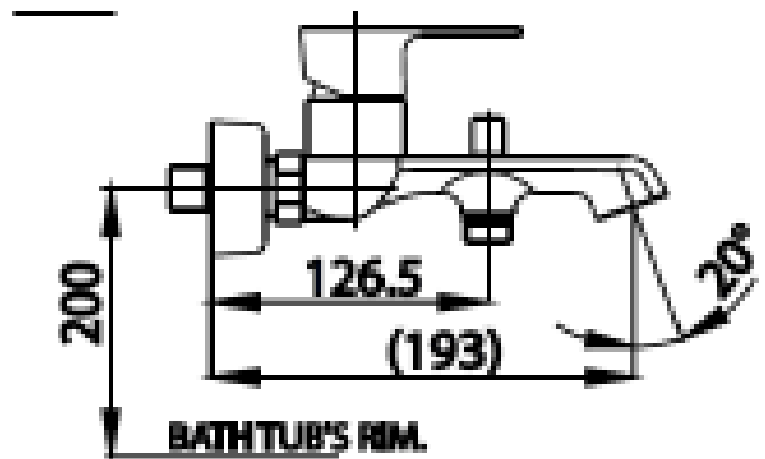

Brand : COTTO, Thailand
 Name : CUBIC Exposed bath mixer
 Item Code : CT2206A

Designer :

Color / Finish: Chrome Plated
 Dimensions : 193 mm Spout Projection

Product info:

- Exposed single lever bath
- Shower mixer