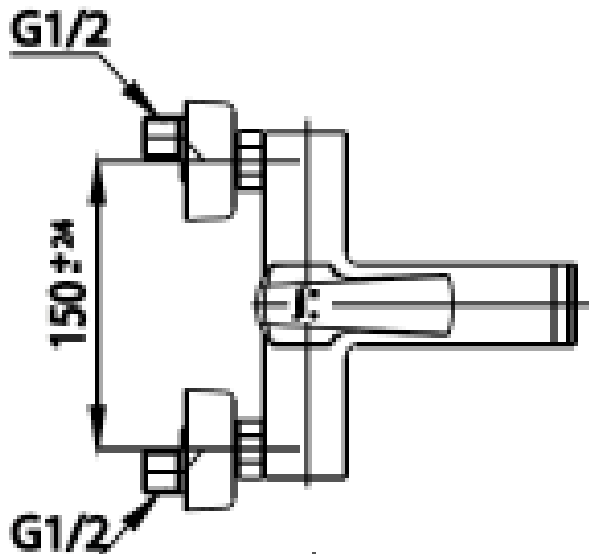

Brand : COTTO, Thailand
 Name : CUBIC Exposed bath mixer
 Item Code : CT2206A

Designer :

Color / Finish: Chrome Plated
 Dimensions : 193 mm Spout Projection

Product info:

- Exposed single lever bath
- Shower mixer