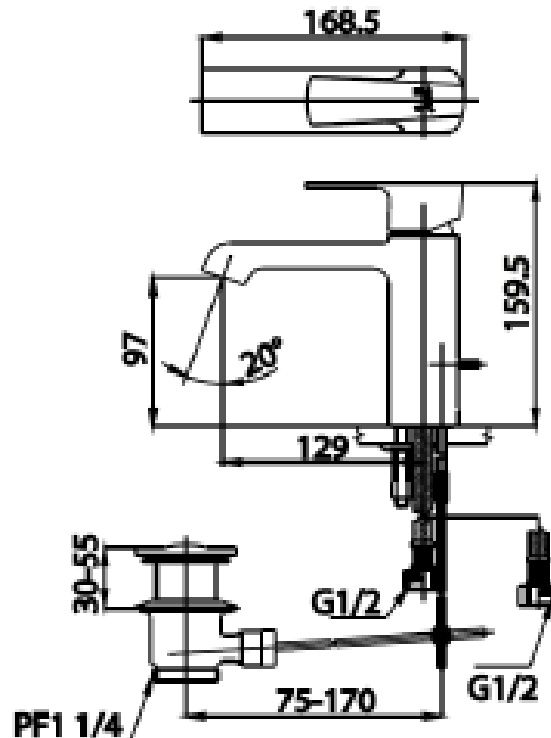

Brand : COTTO, Thailand
 Name: CUBIC Basin mixer w/ pop-up and flex hose
 Item Code : CT2200A
 Designer:
 Color / Finish: Chrome Plated
 Dimensions: 168.5 mm length, 159.5 mm height
 129 mm spout projection

Product info:

- Single lever basin mixer
- With pop up waste

Add-ons:

- 2x angle valve ½"x½" (no nut)
- 1x basin waste strainer or pop-up
- 1x basin waste trap

Flushing of pipe must be done before fittings are installed. Failure to do so voids the warranty.