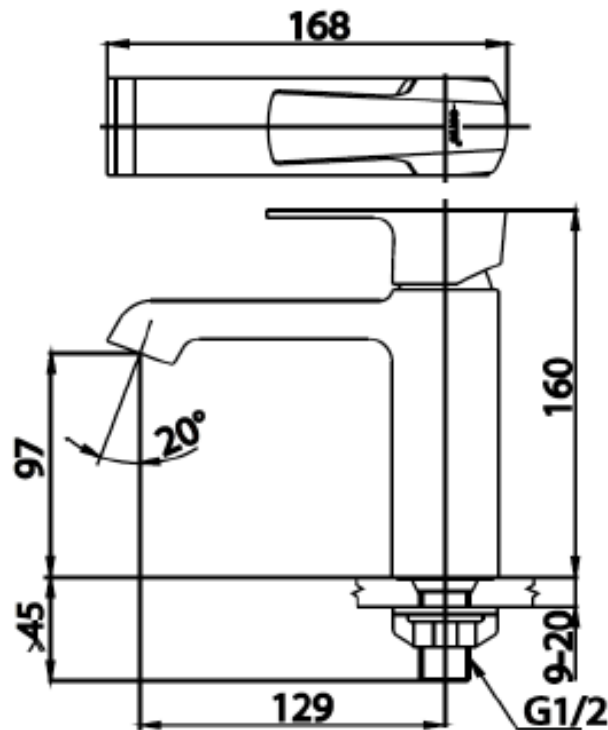

Brand : COTTO, Thailand
Name : CUBIC Basin tap
Item Code : CT2180A

Designer :

Color / Finish: Chrome Plated
Dimensions : 168 mm length, 160 mm height
129 mm spout projection

Product info:

- Single lever control basin tap
- Cold water or pre-mixed water

Add-ons:

- 1x angle valve ½"x½" (no nut)
- 1x flexible supply hose ½"x½" x?cm
- 1x basin waste strainer or pop-up
- 1x basin waste trap

Flushing of pipe must be done before fittings are installed. Failure to do so voids the warranty.