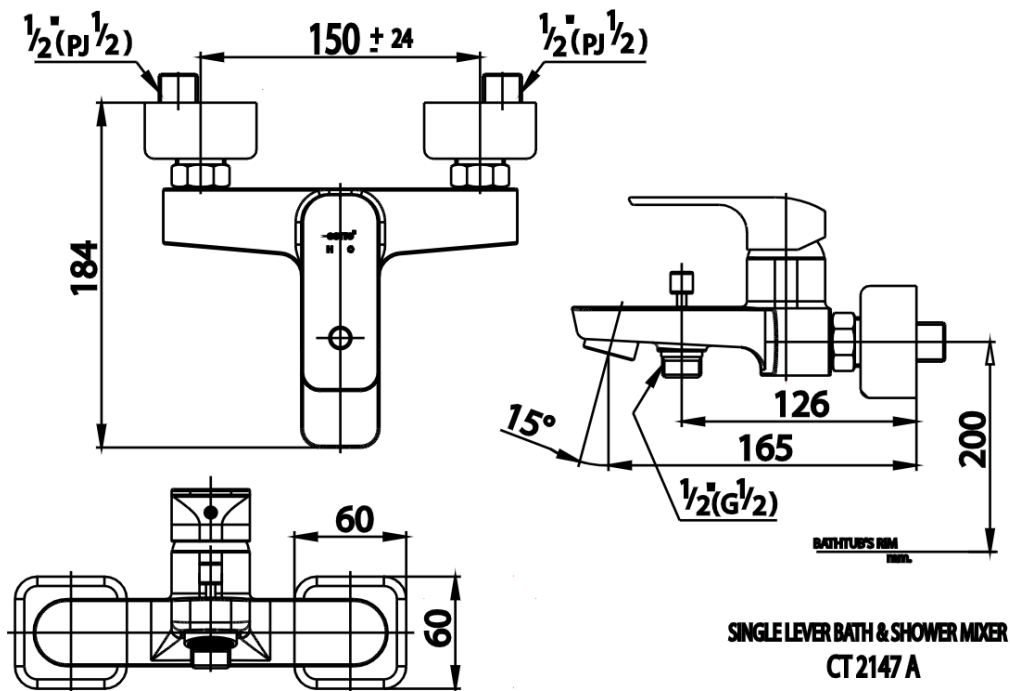

Brand : COTTO, Thailand
 Name : Scirroco exposed bath mixer
 Item Code : CT2147A#BL
 Designer :
 Color / Finish: Matt Black
 Dimensions : 184mm length
 165mm spout projection

Product info:

- Exposed single lever bath/shower mixer
- With diverter