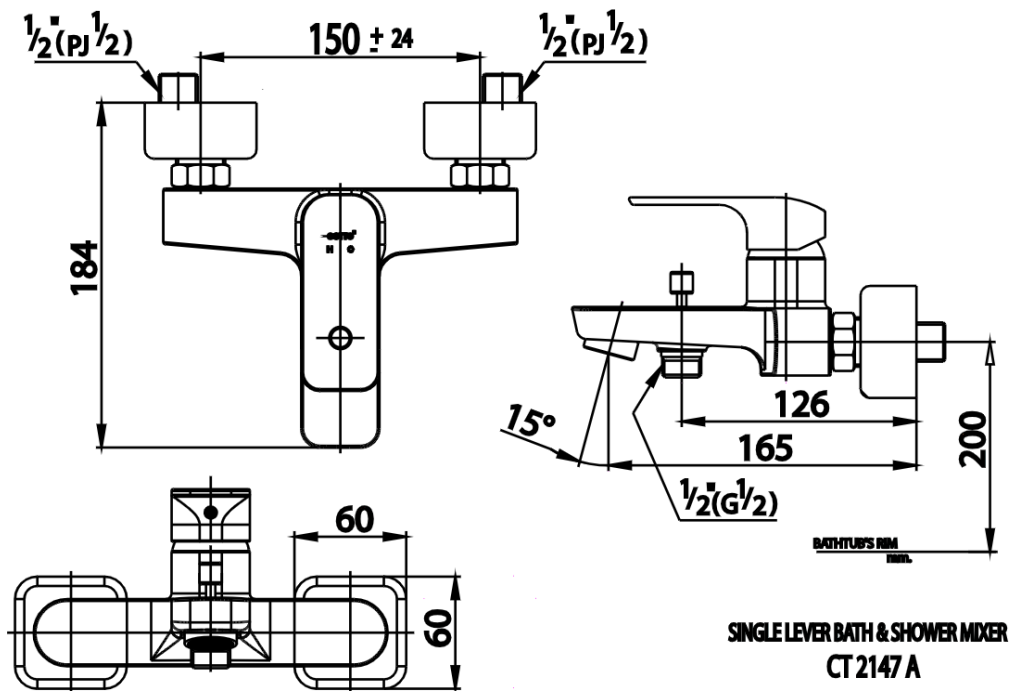

Brand : COTTO, Thailand
 Name : Scirroco exposed bath mixer
 Item Code : CT2147A
 Designer :
 Color / Finish: Chrome Plated
 Dimensions : 184mm length
 165mm spout projection

Product info:

- Exposed single lever bath/shower mixer
- With diverter