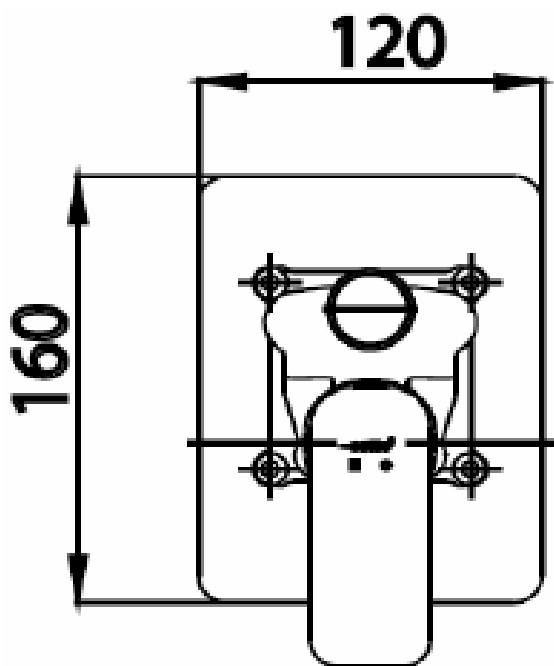

Brand : COTTO, Thailand
Name : SCIRROCO Concealed shower mixer w/ diverter
Item Code : CT2145A +CT519A
Designer :
Color / Finish: Chrome Plated
Dimensions : 120 x 160 x 50 mm

Product info:

- Concealed single lever bath/shower
- Mixer with diverter