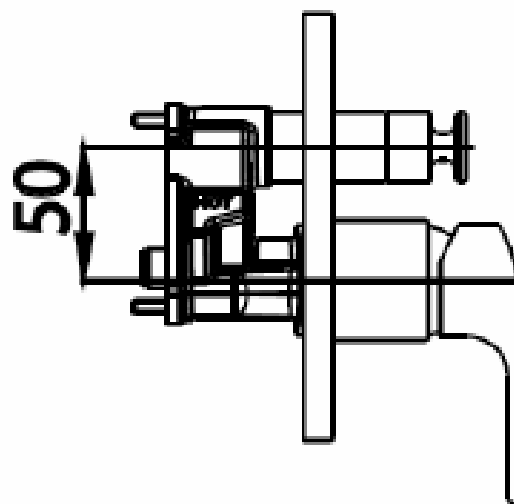

Brand : COTTO, Thailand
Name : SCIRROCO Concealed shower mixer w/ diverter
Item Code : CT2145A +CT519A
Designer :
Color / Finish: Chrome Plated
Dimensions : 120 x 160 x 50 mm

Product info:

- Concealed single lever bath/shower
- Mixer with diverter