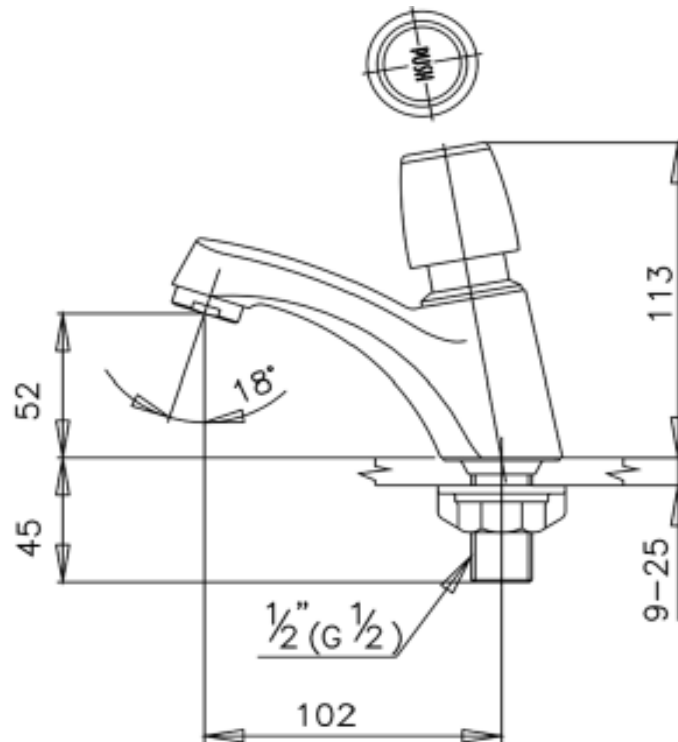

Brand : COTTO, Thailand  
Name : Self closing tap  
Item Code : CT169(HM)  
Designer :  
Color / Finish: Chrome Plated  
Dimensions : 113 mm height  
102 mm spout projection

**Product info:**

- Self closing tap
- With flexible supply connection hose

**Add-ons:**

- 1x angle valve  $\frac{1}{2}$ "x $\frac{1}{2}$ " (no nut)
- 1x basin waste strainer or pop-up
- 1x basin waste trap

Flushing of pipe must be done before fittings are installed. Failure to do so voids the warranty.