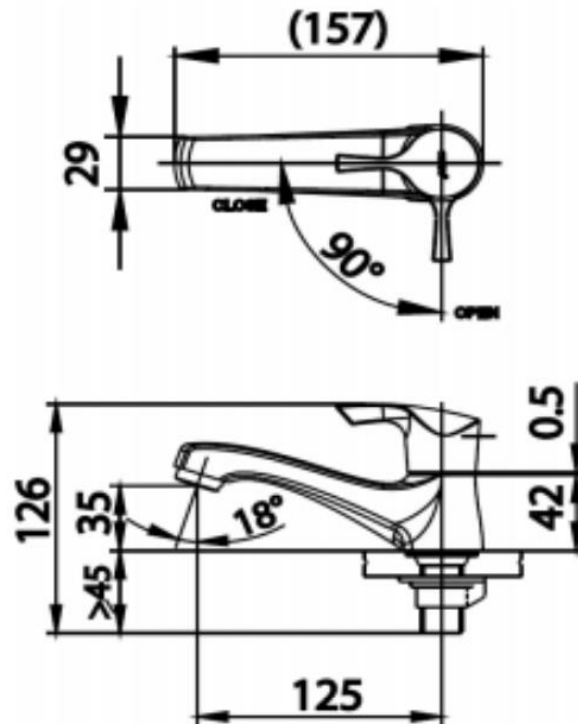

Brand : COTTO, Thailand  
 Name : Single Faucet Basin tap  
 Item Code : CT1207(HM)  
 Designer :  
 Color / Finish: Chrome Plated  
 Dimensions : 126 mm height

**Product info:**

- Single Lever Basin tap

**Add-ons:**

- 1x angle valve ½"x½" (NO nuts)
- 1x flexible supply hose ½"x½"cm
- 1x basin strainer or pop-up waste
- 1x basin waste trap

Flushing of pipe must be done before fittings are installed. Failure to do so voids the warranty.  
 Follow cleaning instructions and avoid using any harmful chemicals.  
 All information is for reference only. Installation shall always be based on the specs provided with actual delivered items.  
 For more info, visit [www.sanitecph.com](http://www.sanitecph.com)